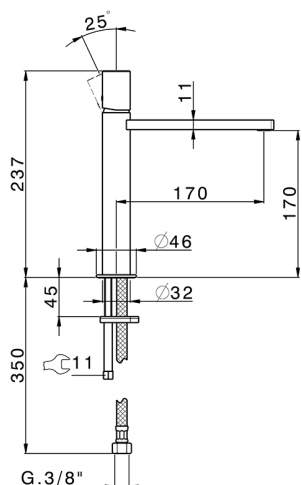

Single lever 'medium' washbasin mixer SMOOTH X32_X4001504

MODEL **X4001504**

Single lever 'medium' washbasin mixer, without automatic pop-up waste, G.3/8" stainless steel flexible hose, with smooth lever, Inox AISI 316L

AVAILABLE FINISHINGS

-  **5H** 5H Dark Brass Brushed
-  **5L** 5L Brushed Black Titanium
-  **5N** 5N Brushed Rose Gold
-  **D1** D1 Brushed Inox

CHARACTERISTICS

Cartridge Spare Parts **ZZ96550000**

25 mm Cartridge

Single lever 'medium' washbasin mixer SMOOTH X32_X4001504

X4001504

<https://en.cisal.it/single-lever-medium-washbasin-mixer-smooth-x32x4001504>

2024-09-19