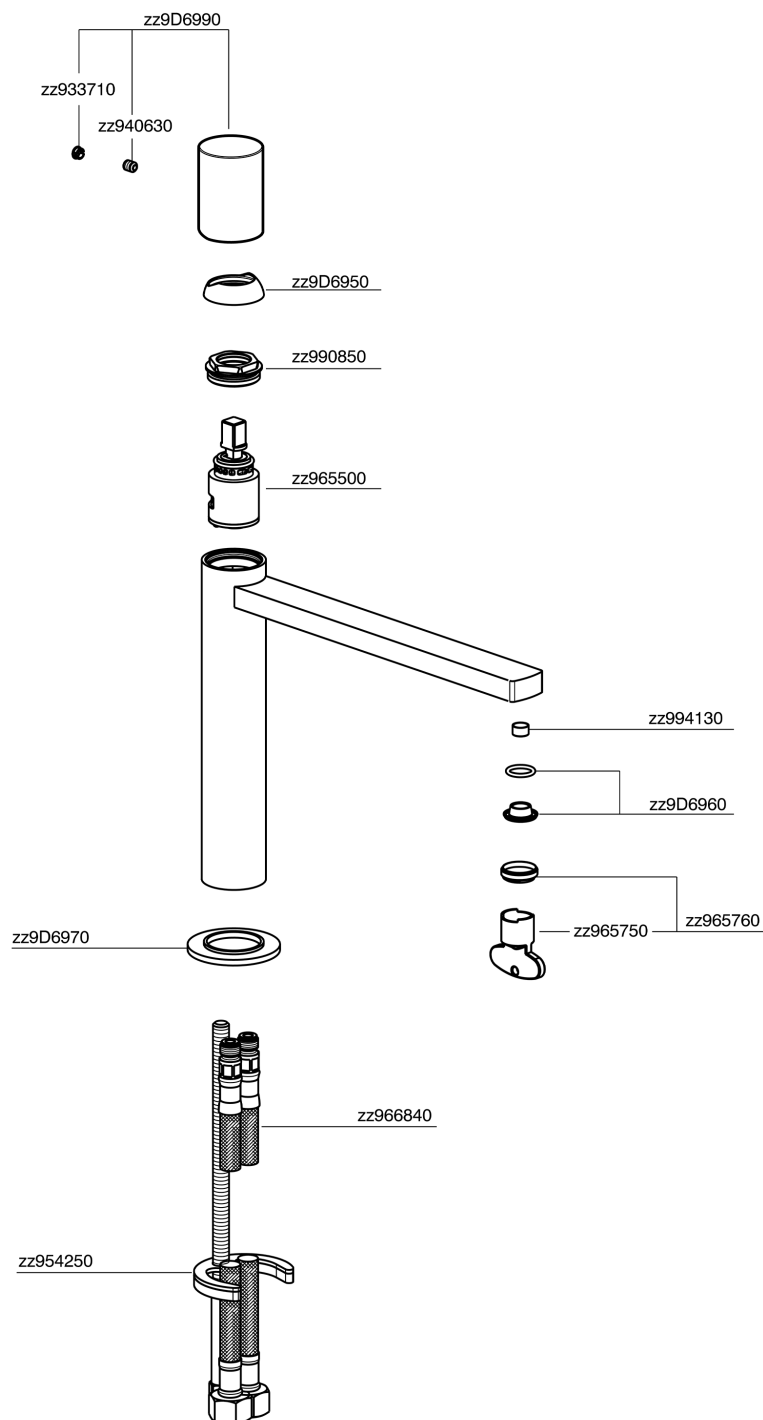

Single lever 'medium' washbasin mixer SMOOTH X32_X4001504

MODEL **X4001504**

Single lever 'medium' washbasin mixer, without automatic pop-up waste, G.3/8" stainless steel flexible hose, with smooth lever, Inox AISI 316L

AVAILABLE FINISHINGS

-  **5H** 5H Dark Brass Brushed
-  **5L** 5L Brushed Black Titanium
-  **5N** 5N Brushed Rose Gold
-  **D1** D1 Brushed Inox

CHARACTERISTICS

Cartridge Spare Parts **ZZ96550000**

25 mm Cartridge

Single lever 'medium' washbasin mixer SMOOTH X32_X4001504

X4001504

<https://en.cisal.it/single-lever-medium-washbasin-mixer-smooth-x32x4001504>

2024-09-19