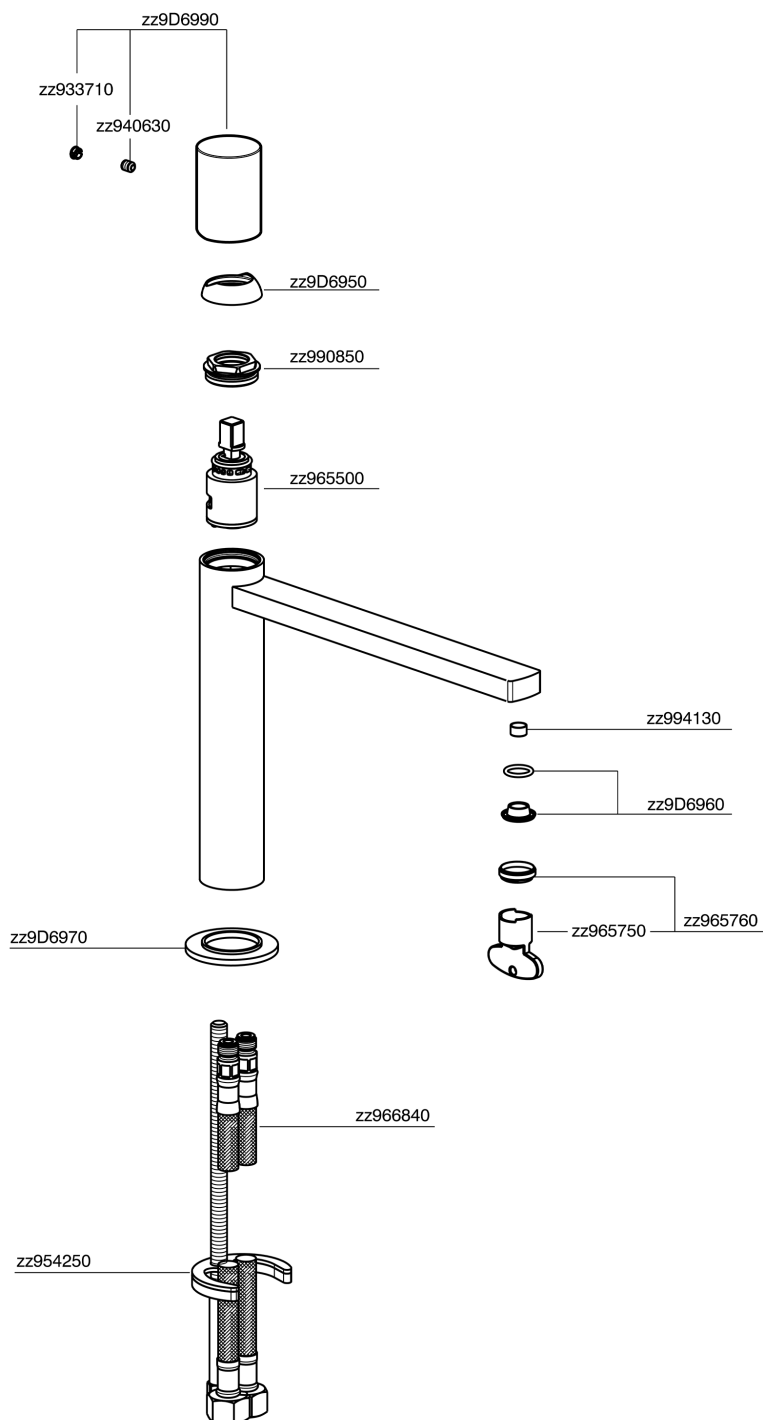

Single lever 'medium' washbasin mixer SMOOTH X32_X4001504

X4001504

<https://en.cisal.it/single-lever-medium-washbasin-mixer-smooth-x32x4001504>

2024-09-19