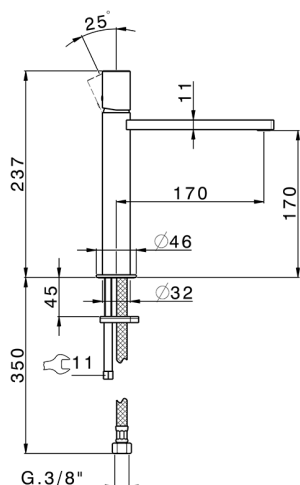

## Single lever 'medium' washbasin mixer SMOOTH X32\_X4001504

MODEL **X4001504**

Single lever 'medium' washbasin mixer, without automatic pop-up waste, G.3/8" stainless steel flexible hose, with smooth lever, Inox AISI 316L

### CHARACTERISTICS

Cartridge Spare Parts **ZZ96550000**

**25 mm Cartridge**

## Single lever 'medium' washbasin mixer SMOOTH X32\_X4001504

X4001504

<https://en.cisal.it/single-lever-medium-washbasin-mixer-smooth-x32x4001504>

2024-09-19