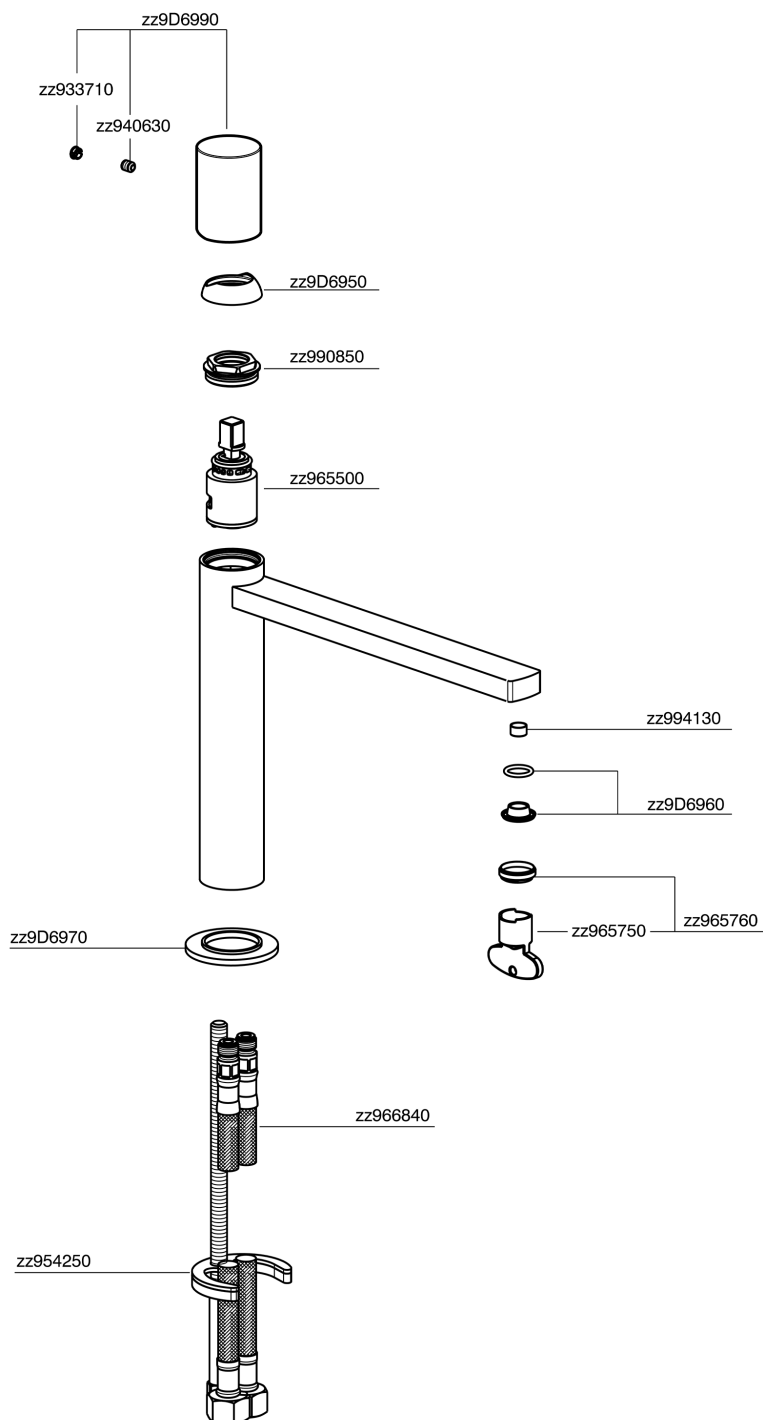

## Single lever 'medium' washbasin mixer SMOOTH X32\_X4001504

MODEL **X4001504**

Single lever 'medium' washbasin mixer, without automatic pop-up waste, G.3/8" stainless steel flexible hose, with smooth lever, Inox AISI 316L

### CHARACTERISTICS

Cartridge Spare Parts **ZZ96550000**

**25 mm Cartridge**

## Single lever 'medium' washbasin mixer SMOOTH X32\_X4001504

X4001504

<https://en.cisal.it/single-lever-medium-washbasin-mixer-smooth-x32x4001504>

2024-09-19