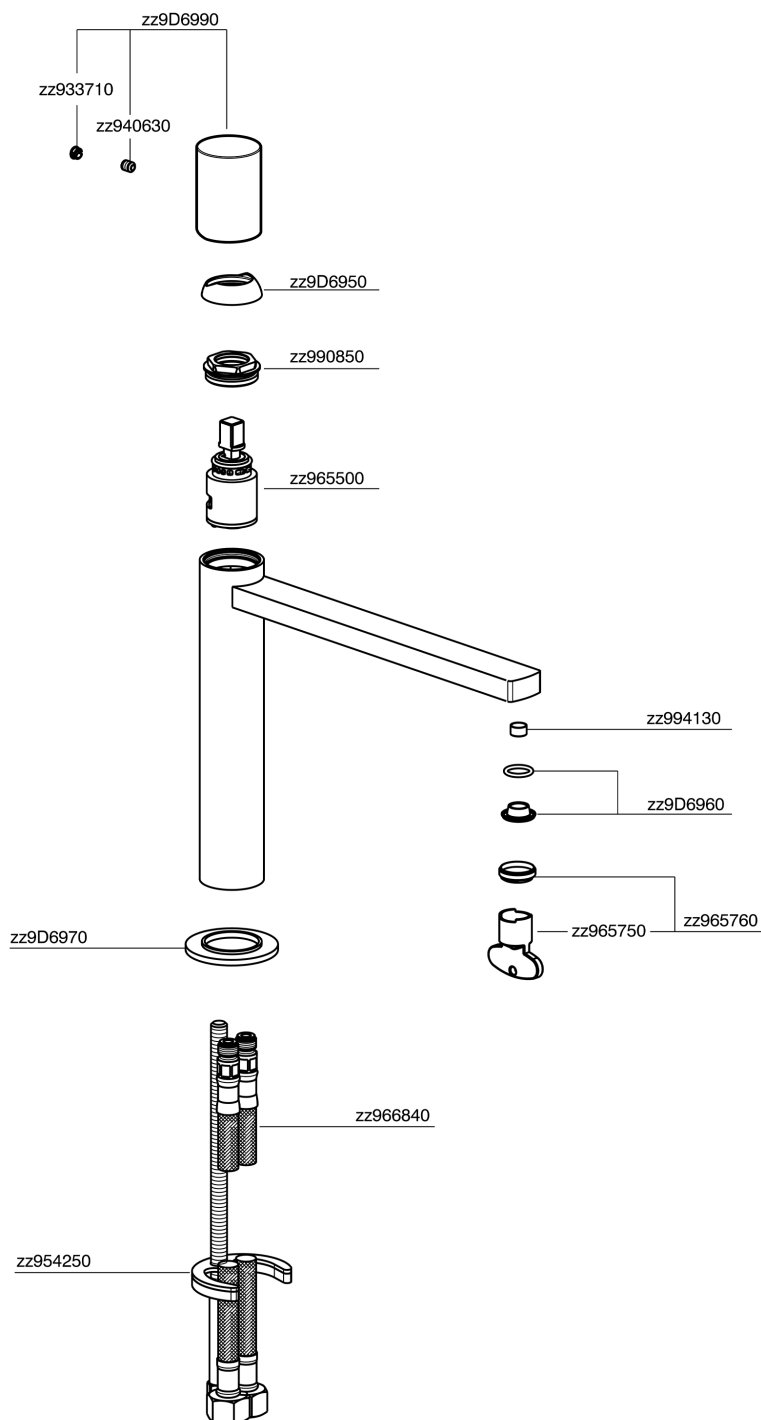

Single lever 'medium' washbasin mixer SMOOTH X32_X4001504

X4001504

<https://en.cisal.it/single-lever-medium-washbasin-mixer-smooth-x32x4001504>

2024-09-19