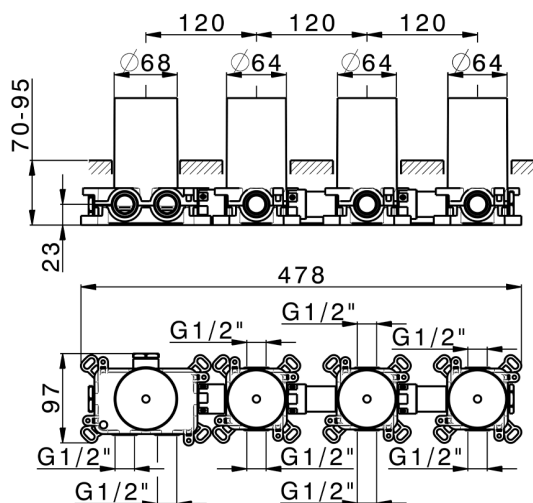

3 Function thermostatic concealed valve PUSH&SHOWER_ZA0G63R0

MODEL **ZA0G63R0**

3 Function thermostatic concealed valve, ON/OFF button with flow rate regulation, with protection guard boxes, to match with exposed parts: 1 Thermo 3 Push&Shower, without Thermo/ Push&Shower exposed parts

AVAILABLE FINISHINGS

04 04 Without finishing

CHARACTERISTICS

Cartridge Spare Parts **22.04A.AR - ZZ97279004**

Argo 2 (long filter) Thermostatic Valve

Thermostatic

The Cisal thermostatic is your personal water manager, helping you to handle, control and save water and energy.