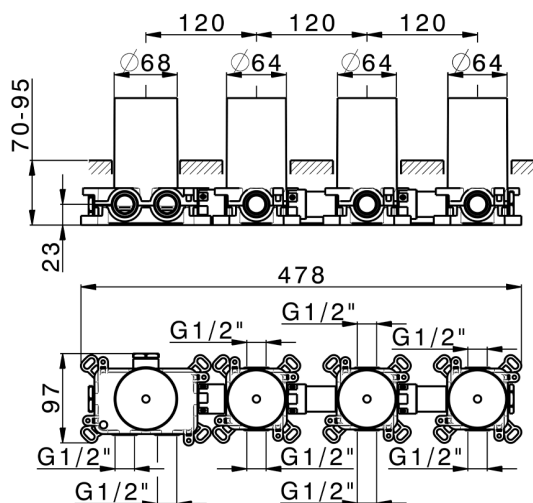

3 Function thermostatic concealed valve PUSH&SHOWER_ZA0G63R0

MODEL **ZA0G63R0**

3 Function thermostatic concealed valve, ON/OFF button with flow rate regulation, with protection guard boxes, to match with exposed parts: 1 Thermo 3 Push&Shower, without Thermo/Push&Shower exposed parts

AVAILABLE FINISHINGS

04 04 Without finishing

CHARACTERISTICS

Cartridge Spare Parts **22.04A.AR - ZZ97279004**

Argo 2 (long filter) Thermostatic Valve

Thermostatic

The Cisal thermostatic is your personal water manager, helping you to handle, control and save water and energy.