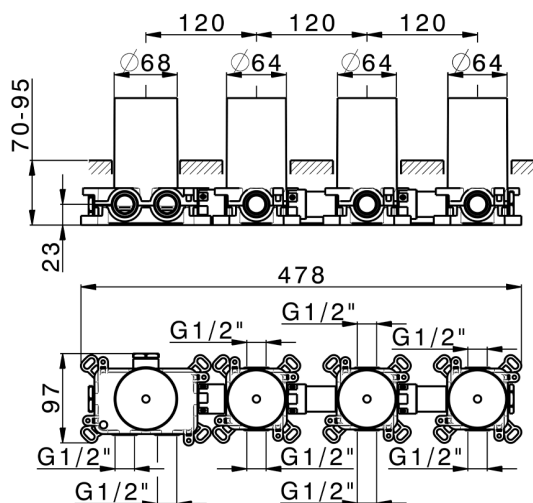

## 3 Function thermostatic concealed valve PUSH&SHOWER\_ZA0G63R0

MODEL **ZA0G63R0**

3 Function thermostatic concealed valve, ON/OFF button with flow rate regulation, with protection guard boxes, to match with exposed parts: 1 Thermo 3 Push&Shower, without Thermo/Push&Shower exposed parts

AVAILABLE FINISHINGS

**04** 04 Without finishing

CHARACTERISTICS

Cartridge Spare Parts **22.04A.AR - ZZ97279004**

**Argo 2 (long filter) Thermostatic Valve**