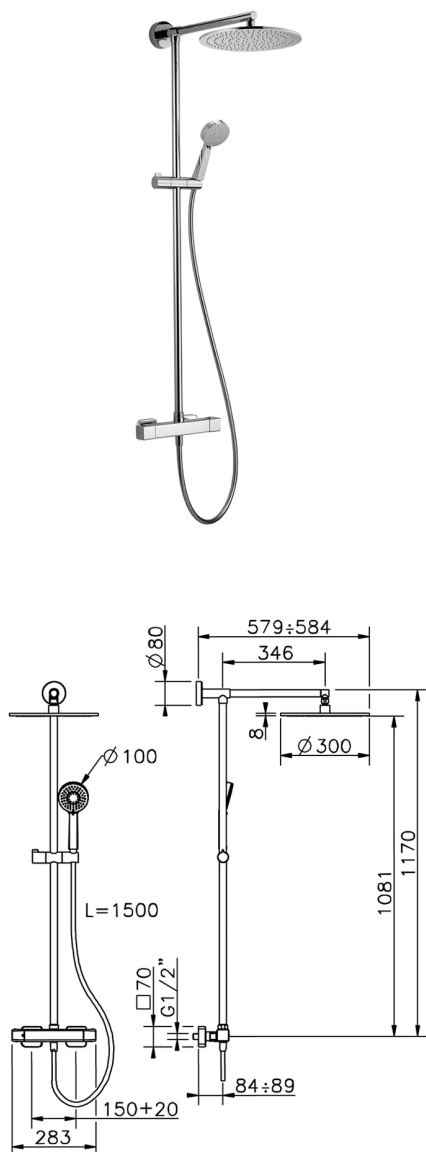

Thermostatic shower column, 2-functions SHOWER COLUMNS_CUC78075

MODEL **CUC78075**

Thermostatic shower column, 2-functions, 2 outlet devia stop, sliding handshower holder, 100 mm ABS 3 sprays handshower, 300 mm round showerhead 8 mm thick BRASS, 150 cm smooth SILVERFLEX Flexible Hose

AVAILABLE FINISHINGS

-  **21** 21 Chrome
-  **2B** 2B Polished Nickel
-  **2F** 2F Brushed Nickel
-  **40** 40 Matt Black

CHARACTERISTICS

Cartridge Spare Parts **22.04A.AR - ZZ97279004**

Argo 2 (long filter) Thermostatic Valve

DeviaStop

The Cisal Devia Stop technology allows to adjust the water flow and to direct it to the selected output point (overhead soaker, hand shower, etc).

SafeTouch

The Cisal SafeTouch system maintains the mixer body cool to the touch during operation.