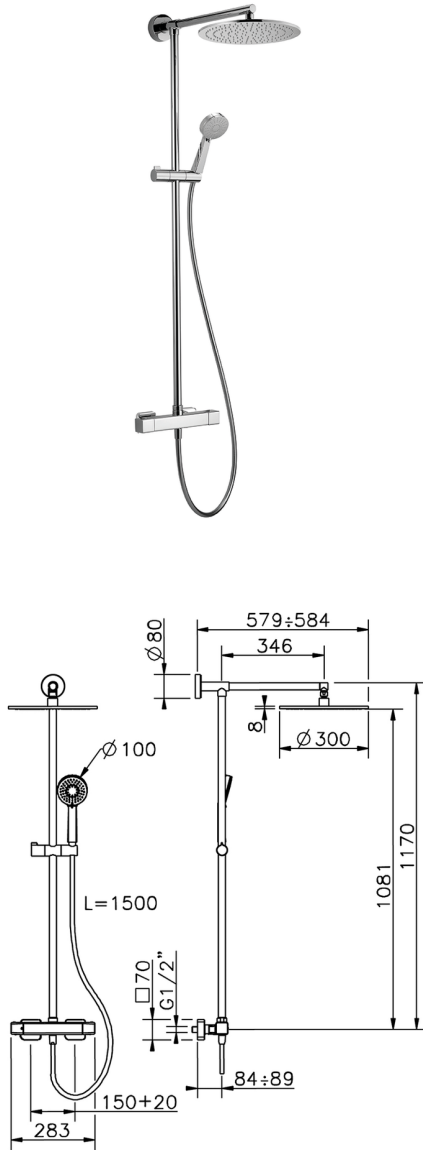

## Thermostatic shower column, 2-functions **SHOWER COLUMNS\_CUC78075**

MODEL **CUC78075**

Thermostatic shower column, 2-functions, 2 outlet devia stop, sliding handshower holder, 100 mm ABS 3 sprays handshower, 300 mm round showerhead 8 mm thick BRASS, 150 cm smooth SILVERFLEX Flexible Hose

### AVAILABLE FINISHINGS

-  **21** 21 Chrome
-  **2B** 2B Polished Nickel
-  **2F** 2F Brushed Nickel
-  **40** 40 Matt Black

### CHARACTERISTICS

Cartridge Spare Parts **22.04A.AR - ZZ97279004**

**Argo 2 (long filter) Thermostatic Valve**

#### DeviaStop

The Cisal Devia Stop technology allows to adjust the water flow and to direct it to the selected output point (overhead soaker, hand shower, etc).