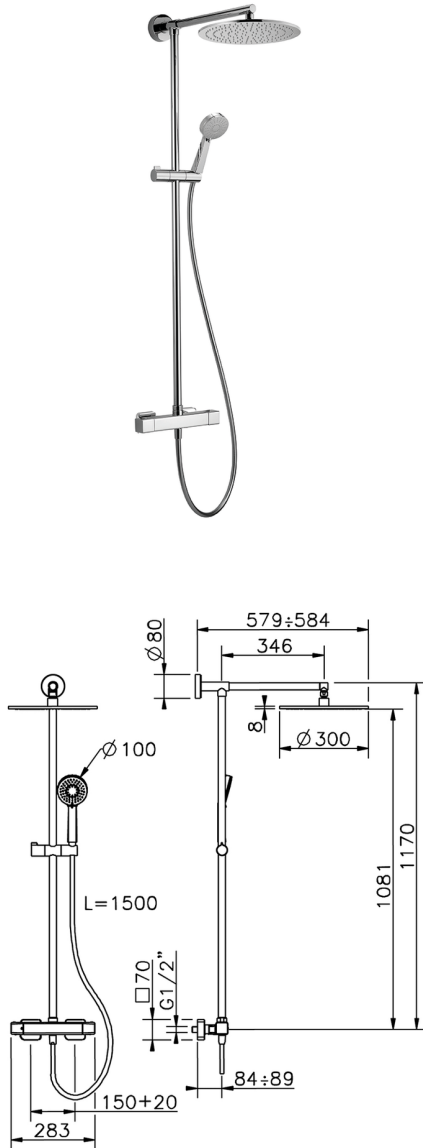

## Thermostatic shower column, 2-functions SHOWER COLUMNS\_CUC78075

MODEL **CUC78075**

Thermostatic shower column, 2-functions, 2 outlet devia stop, sliding handshower holder, 100 mm ABS 3 sprays handshower, 300 mm round showerhead 8 mm thick BRASS, 150 cm smooth SILVERFLEX Flexible Hose

### AVAILABLE FINISHINGS

-  **21** 21 Chrome
-  **2B** 2B Polished Nickel
-  **2F** 2F Brushed Nickel
-  **40** 40 Matt Black

### CHARACTERISTICS

Cartridge Spare Parts **22.04A.AR - ZZ97279004**

**Argo 2 (long filter) Thermostatic Valve**

#### DeviaStop

The Cisal Devia Stop technology allows to adjust the water flow and to direct it to the selected output point (overhead soaker, hand shower, etc).