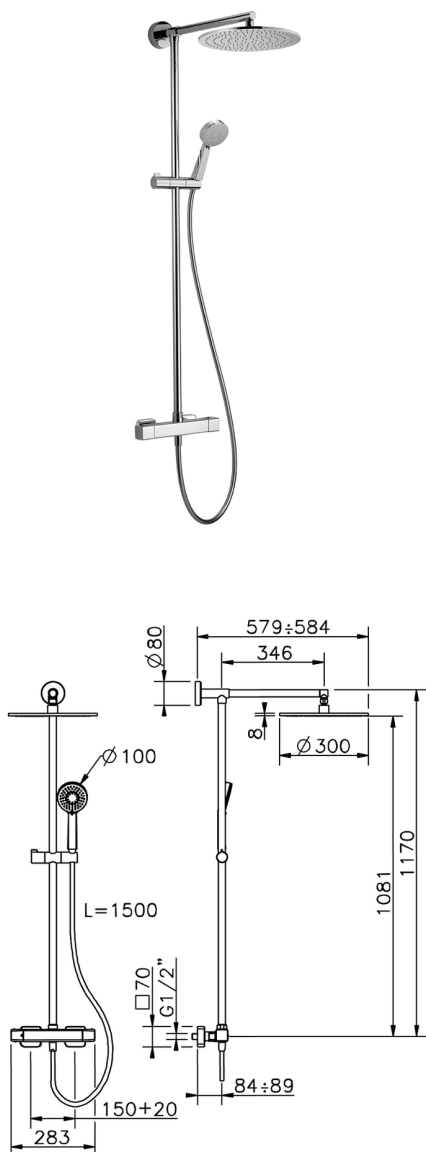

Thermostatic shower column, 2-functions **SHOWER COLUMNS_CUC78075**

MODEL **CUC78075**

Thermostatic shower column, 2-functions, 2 outlet devia stop, sliding handshower holder, 100 mm ABS 3 sprays handshower, 300 mm round showerhead 8 mm thick BRASS, 150 cm smooth SILVERFLEX Flexible Hose

AVAILABLE FINISHINGS

-  **21** 21 Chrome
-  **2B** 2B Polished Nickel
-  **2F** 2F Brushed Nickel
-  **40** 40 Matt Black

CHARACTERISTICS

Cartridge Spare Parts **22.04A.AR - ZZ97279004**

Argo 2 (long filter) Thermostatic Valve

DeviaStop

The Cisal Devia Stop technology allows to adjust the water flow and to direct it to the selected output point (overhead soaker, hand shower, etc).

SafeTouch

The Cisal SafeTouch system maintains the mixer body cool to the touch during operation.