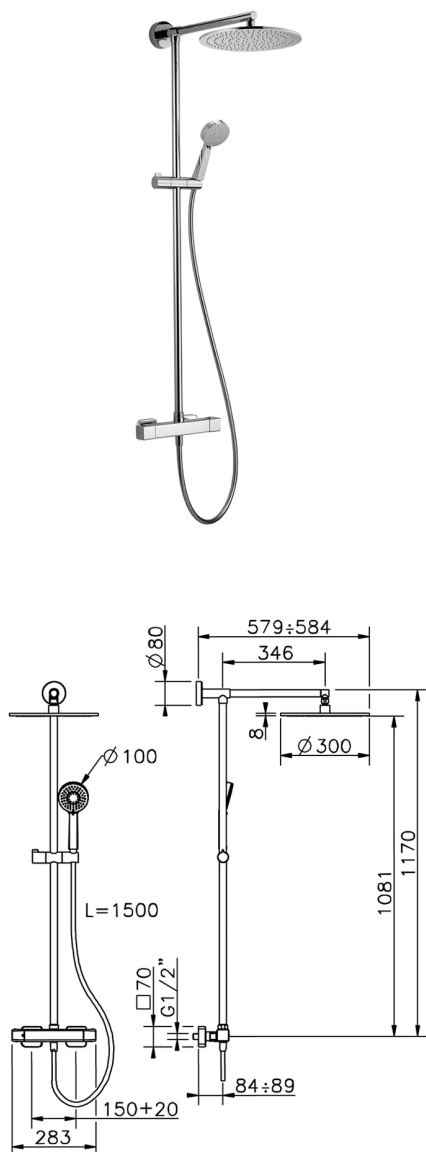

Thermostatic shower column, 2-functions **SHOWER COLUMNS_CUC78075**

MODEL **CUC78075**

Thermostatic shower column, 2-functions, 2 outlet devia stop, sliding handshower holder, 100 mm ABS 3 sprays handshower, 300 mm round showerhead 8 mm thick BRASS, 150 cm smooth SILVERFLEX Flexible Hose

AVAILABLE FINISHINGS

-  **21** 21 Chrome
-  **2B** 2B Polished Nickel
-  **2F** 2F Brushed Nickel
-  **40** 40 Matt Black

CHARACTERISTICS

Cartridge Spare Parts **22.04A.AR - ZZ97279004**

Argo 2 (long filter) Thermostatic Valve

DeviaStop

The Cisal Devia Stop technology allows to adjust the water flow and to direct it to the selected output point (overhead soaker, hand shower, etc).

SafeTouch

The Cisal SafeTouch system maintains the mixer body cool to the touch during operation.