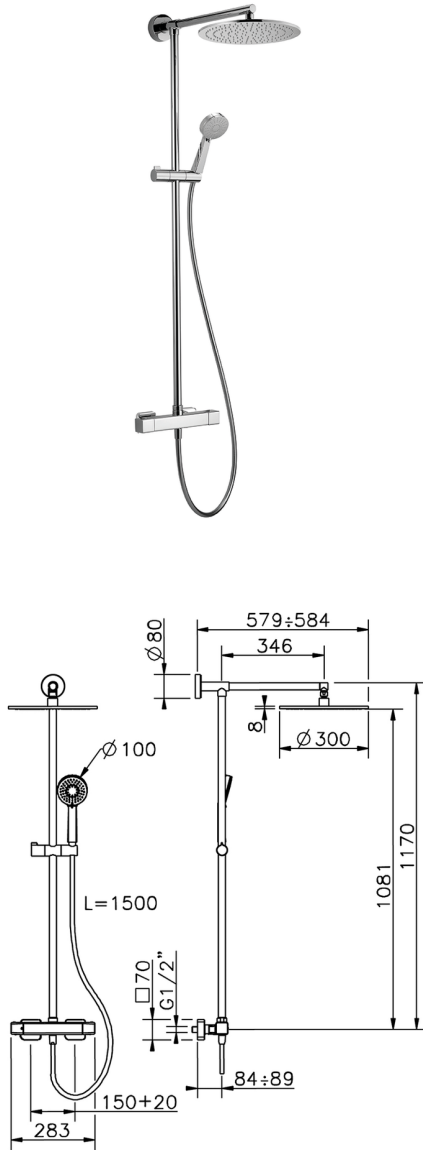

## Thermostatic shower column, 2-functions **SHOWER COLUMNS\_CUC78075**

MODEL **CUC78075**

Thermostatic shower column, 2-functions, 2 outlet deviasop, sliding handshower holder, 100 mm ABS 3 sprays handshower, 300 mm round showerhead 8 mm thick BRASS, 150 cm smooth SILVERFLEX Flexible Hose

### AVAILABLE FINISHINGS

-  **21** 21 Chrome
-  **2B** 2B Polished Nickel
-  **2F** 2F Brushed Nickel
-  **40** 40 Matt Black

### CHARACTERISTICS

Cartridge Spare Parts **22.04A.AR - ZZ97279004**

**Argo 2 (long filter) Thermostatic Valve**

#### DeviaStop

The Cisal Devia Stop technology allows to adjust the water flow and to direct it to the selected output point (overhead soaker, hand shower, etc).