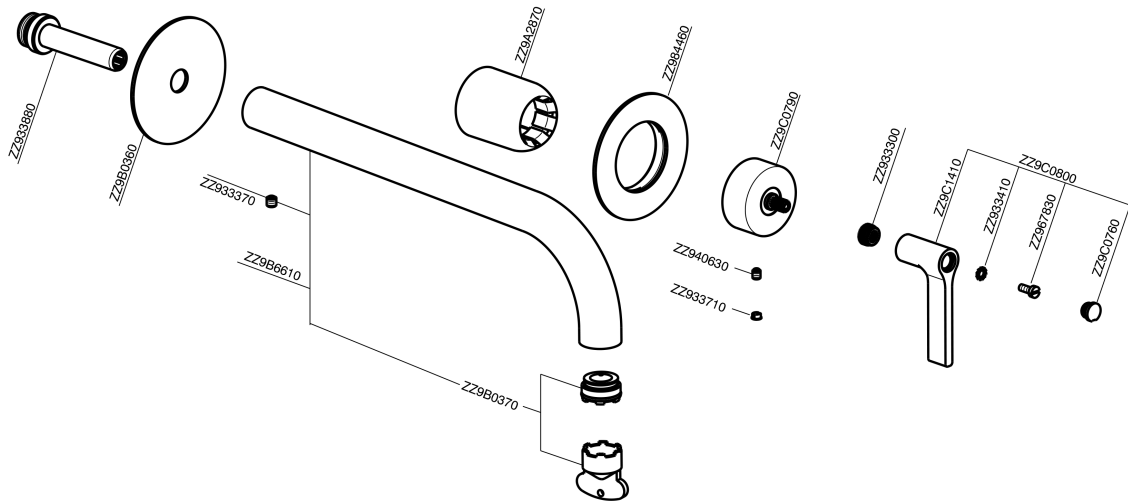

Exposed part for single lever washbasin valve GRACE_GC005512

GC005512

<https://en.cisal.it/exposed-part-for-single-lever-washbasin-valve-grace-gc005512>

2025-01-06