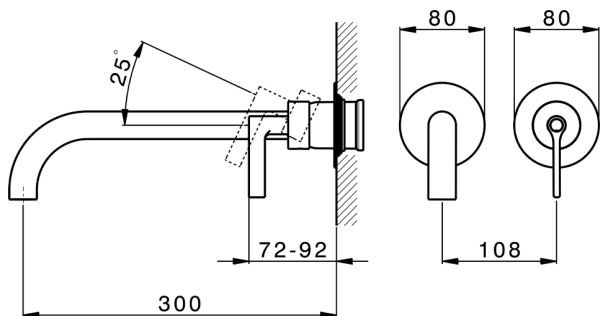

AVAILABLE FINISHINGS

- **21** 21 Chrome
- **2F** 2F Brushed Nickel
- **2W** 2W Brushed Gold
- **5H** 5H Dark Brass Brushed
- **5L** 5L Brushed Black Titanium
- **6T** 6T Chrome/Matt Black