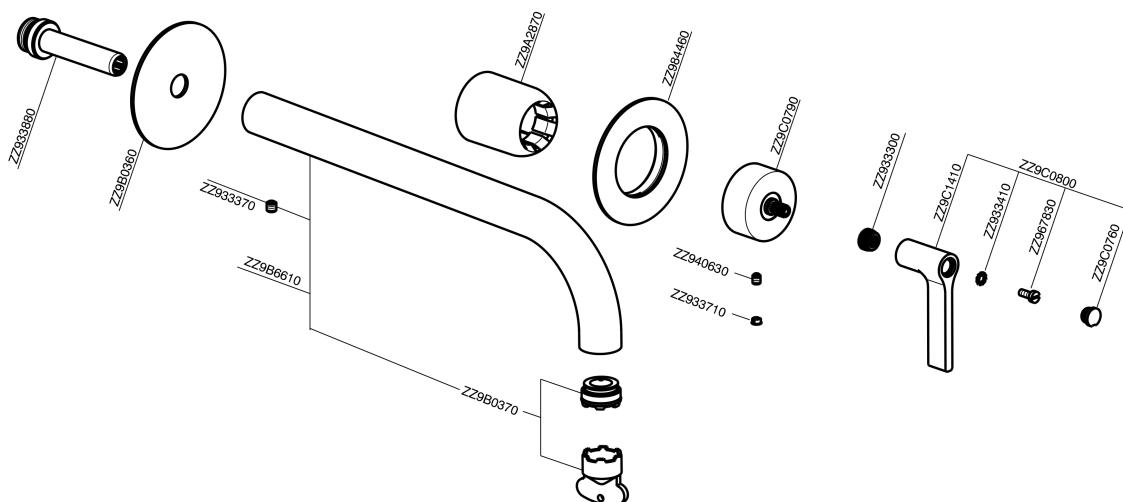

## Exposed part for single lever washbasin valve GRACE\_GC005512

MODEL **GC005512**

Exposed part for single lever washbasin valve, without concealed part, spout L.300 mm, for item Easy-Box ZA002450-ZA025510

### CHARACTERISTICS

Installation **Concealed**  
 Required concealed parts **ZA002450**

## Exposed part for single lever washbasin valve GRACE\_GC005512

GC005512

<https://en.cisal.it/exposed-part-for-single-lever-washbasin-valve-grace-gc005512>

2024-12-31