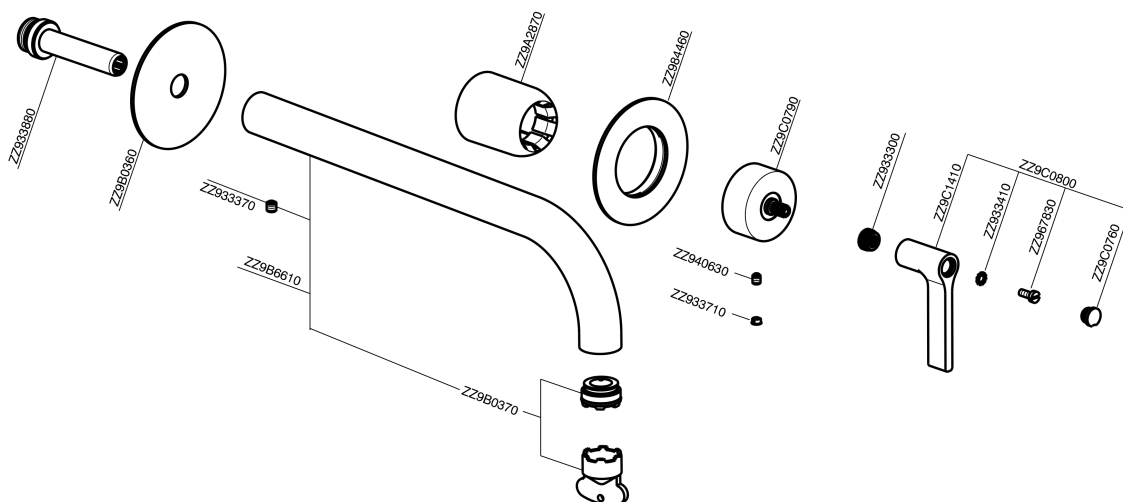

## Exposed part for single lever washbasin valve GRACE\_GC005512

GC005512

<https://en.cisal.it/exposed-part-for-single-lever-washbasin-valve-grace-gc005512>

2024-12-22