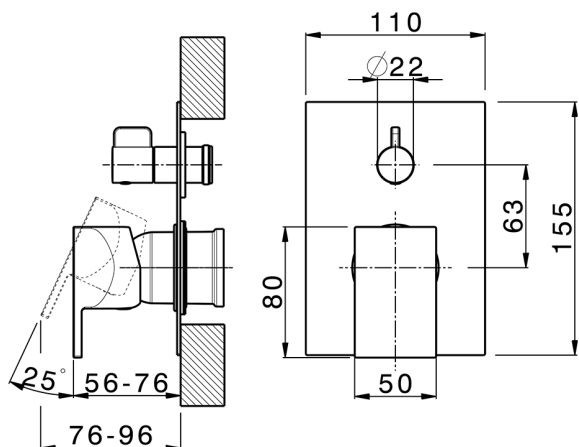

AVAILABLE FINISHINGS

- **21** 21 Chrome
- **24** 24 Gold
- **2F** 2F Brushed Nickel
- **2W** 2W Brushed Gold
- **40** 40 Matt Black
- **4Q** 4Q Matt White
- **5G** 5G Rose Gold
- **6V** 6V Matt White/Brushed Nickel
- **6X** 6X Matt White/Brushed Gold
- **7W** 7W Matt Black/Brushed Gold