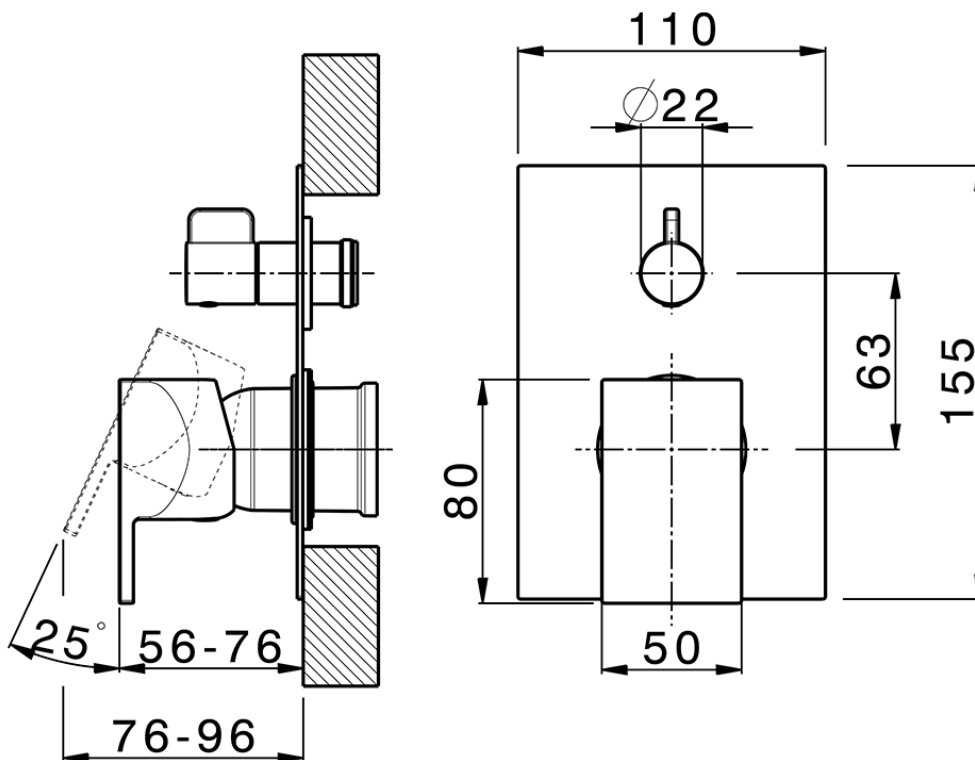

Exposed part for concealed S.L.bath-shower valve HI-RISE_RI002300

RI002300

<https://en.cisal.it/exposed-part-for-concealed-s-l-bath-shower-valve-hi-rise-ri002300>

2026-04-06