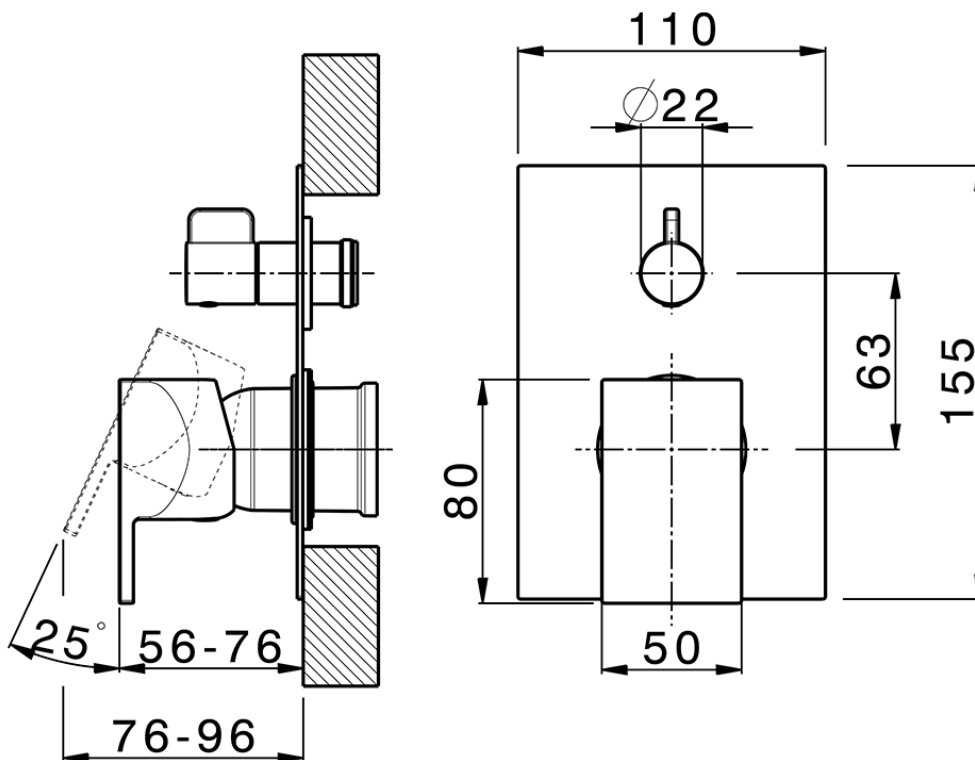

## Exposed part for concealed S.L.bath-shower valve HI-RISE\_RI002300

RI002300

<https://en.cisal.it/exposed-part-for-concealed-s-l-bath-shower-valve-hi-rise-ri002300>

2026-04-26