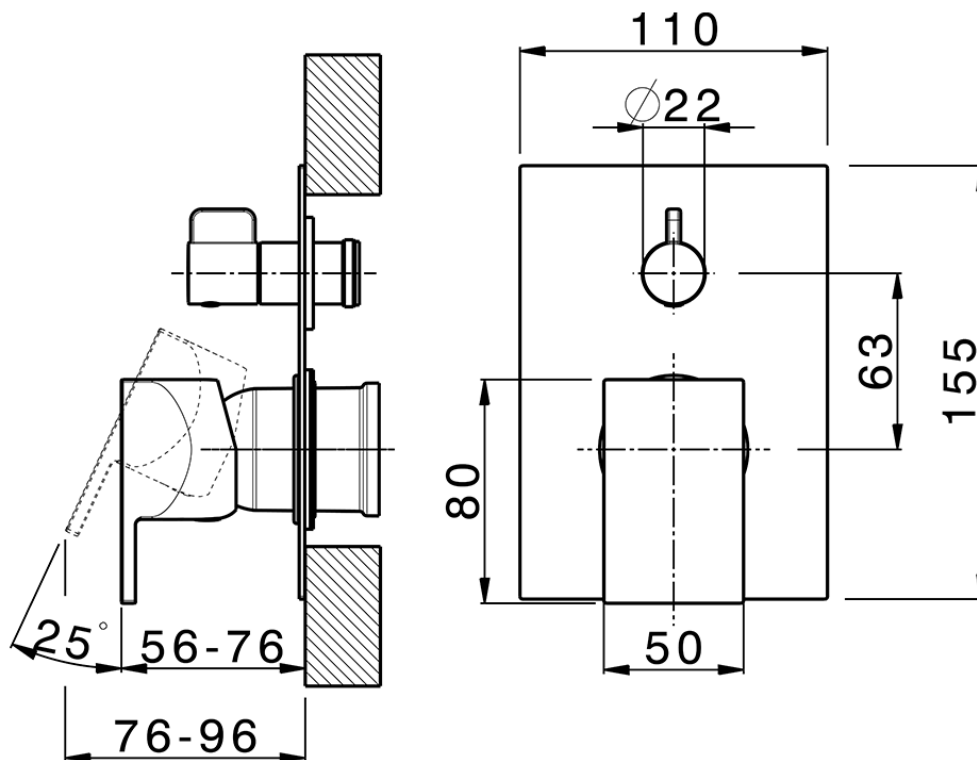

**Exposed part for concealed S.L.bath-shower valve HI-RISE\_RI002300**

RI002300

<https://en.cisal.it/exposed-part-for-concealed-s-l-bath-shower-valve-hi-rise-ri002300>

2026-06-13