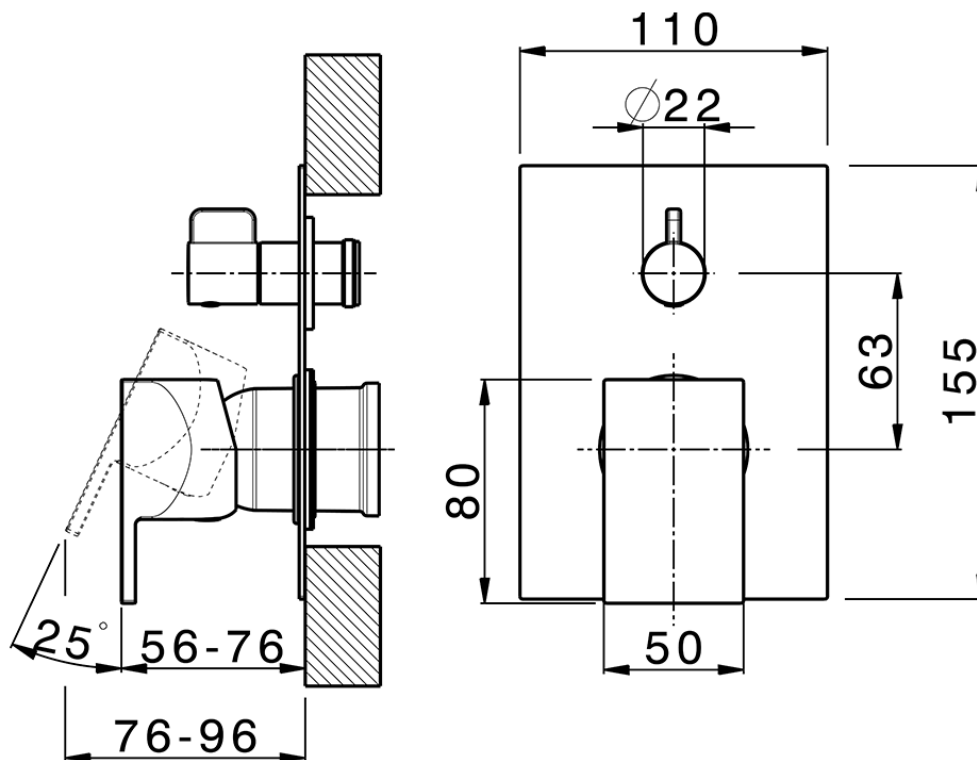

Exposed part for concealed S.L.bath-shower valve HI-RISE_RI002300

RI002300

<https://en.cisal.it/exposed-part-for-concealed-s-l-bath-shower-valve-hi-rise-ri002300>

2026-06-13