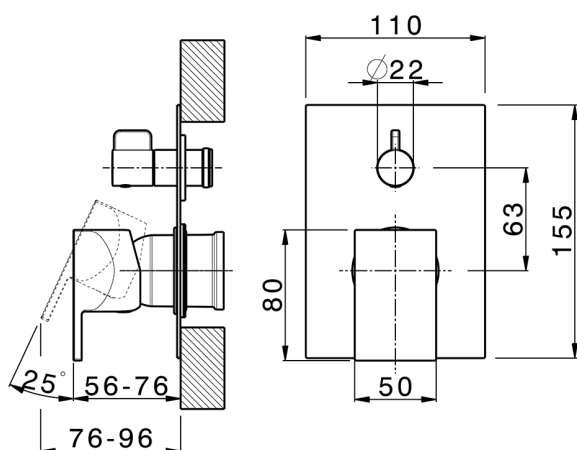

CHARACTERISTICS

Installation **Concealed**
Required concealed parts **ZA000230**

2026-05-17