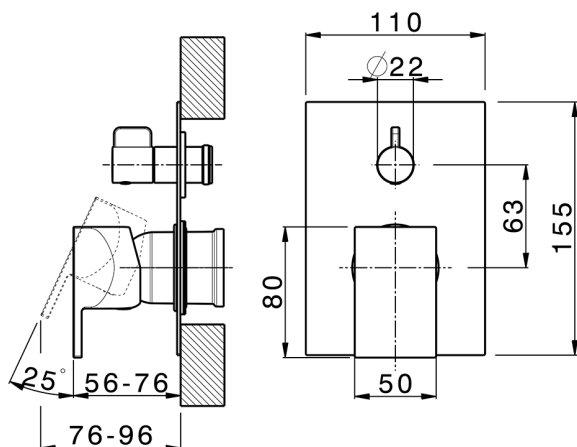

CHARACTERISTICS

Installation **Concealed**
Required concealed parts **ZA000230**

2026-04-27