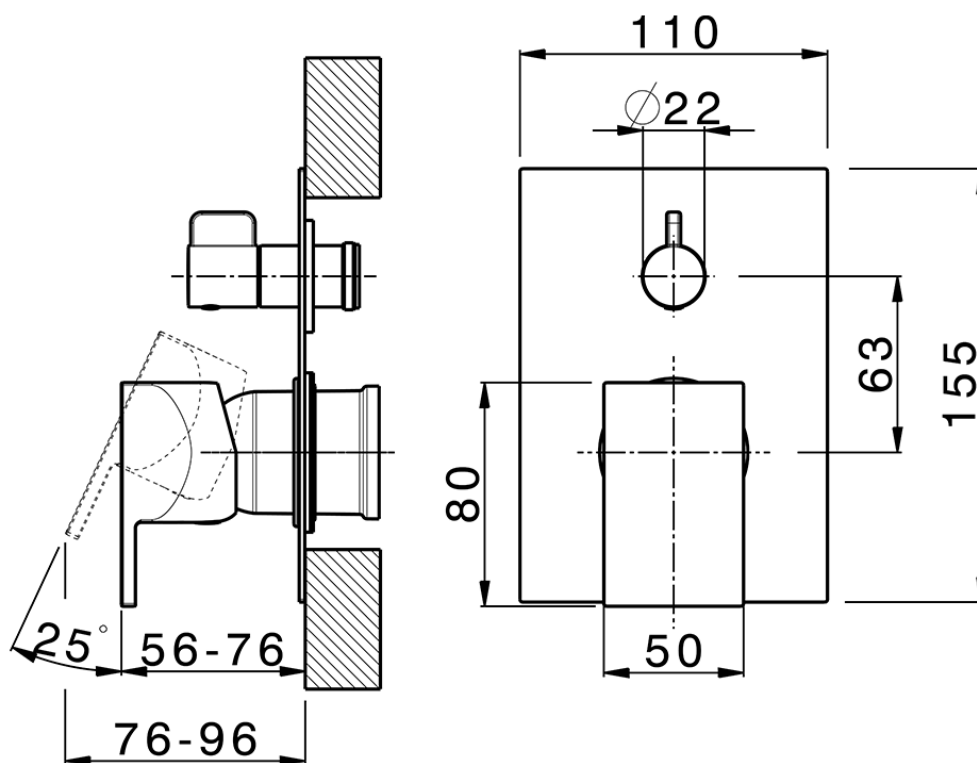

**Exposed part for concealed S.L.bath-shower valve HI-RISE\_RI002300**

RI002300

<https://en.cisal.it/exposed-part-for-concealed-s-l-bath-shower-valve-hi-rise-ri002300>

2026-06-08