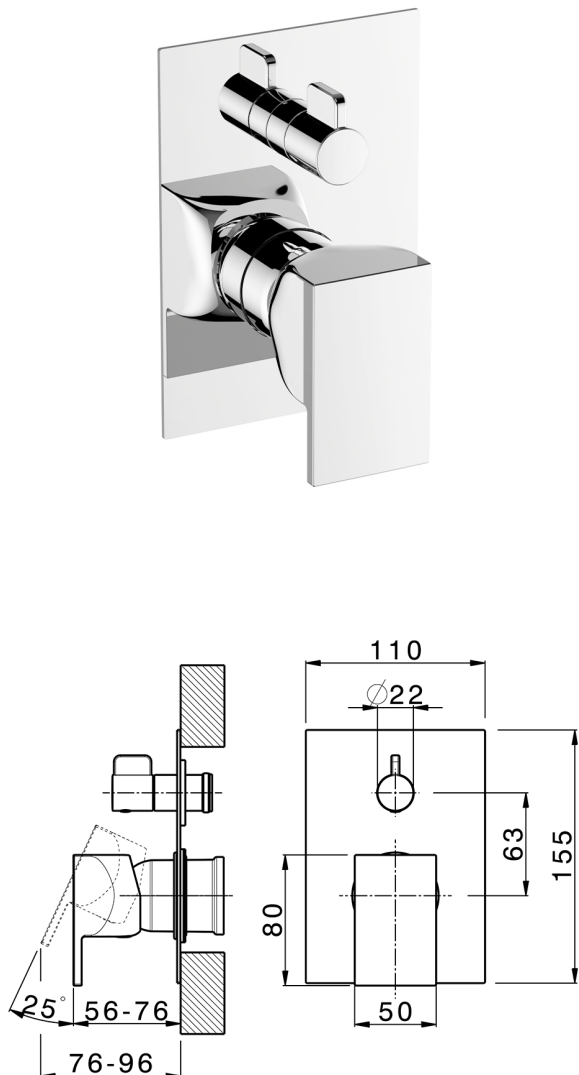

Exposed part for concealed S.L.bath-shower valve HI-RISE_RI002300

MODEL **RI002300**

Exposed part for concealed S.L.bath-shower valve, 2-Way rotating diverter, without concealed part, for items Easy-Box ZA000230

AVAILABLE FINISHINGS

- **21** 21 Chrome
- **24** 24 Gold
- **2F** 2F Brushed Nickel
- **2W** 2W Brushed Gold
- **40** 40 Matt Black
- **4Q** 4Q Matt White
- **5G** 5G Rose Gold
- **6V** 6V Matt White/Brushed Nickel
- **6X** 6X Matt White/Brushed Gold
- **7W** 7W Matt Black/Brushed Gold

CHARACTERISTICS

Installation **Concealed**
Required concealed parts **ZA000230**

2026-04-26