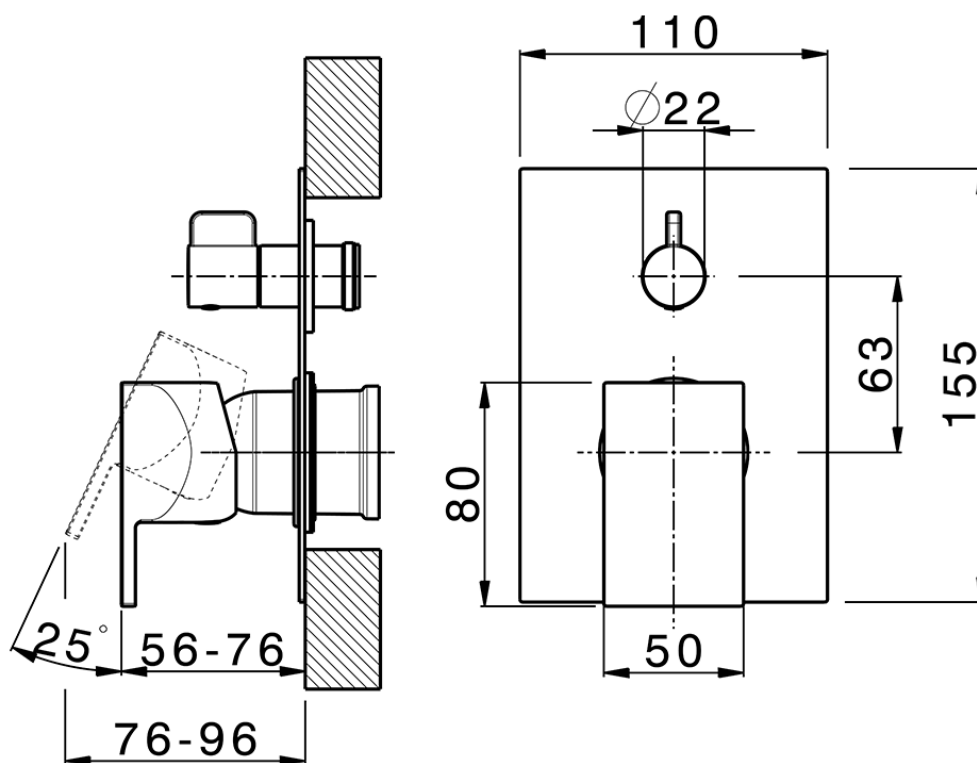

Exposed part for concealed S.L.bath-shower valve HI-RISE_RI002300

RI002300

<https://en.cisal.it/exposed-part-for-concealed-s-l-bath-shower-valve-hi-rise-ri002300>

2026-06-08