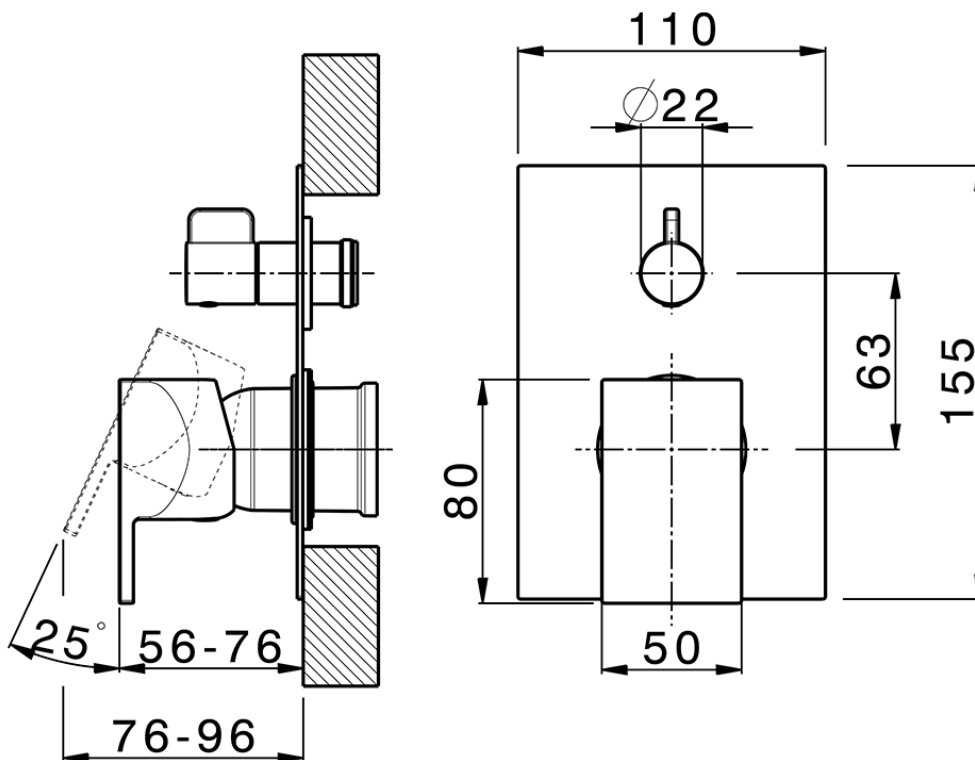

Exposed part for concealed S.L.bath-shower valve HI-RISE_RI002300

RI002300

<https://en.cisal.it/exposed-part-for-concealed-s-l-bath-shower-valve-hi-rise-ri002300>

2026-05-17