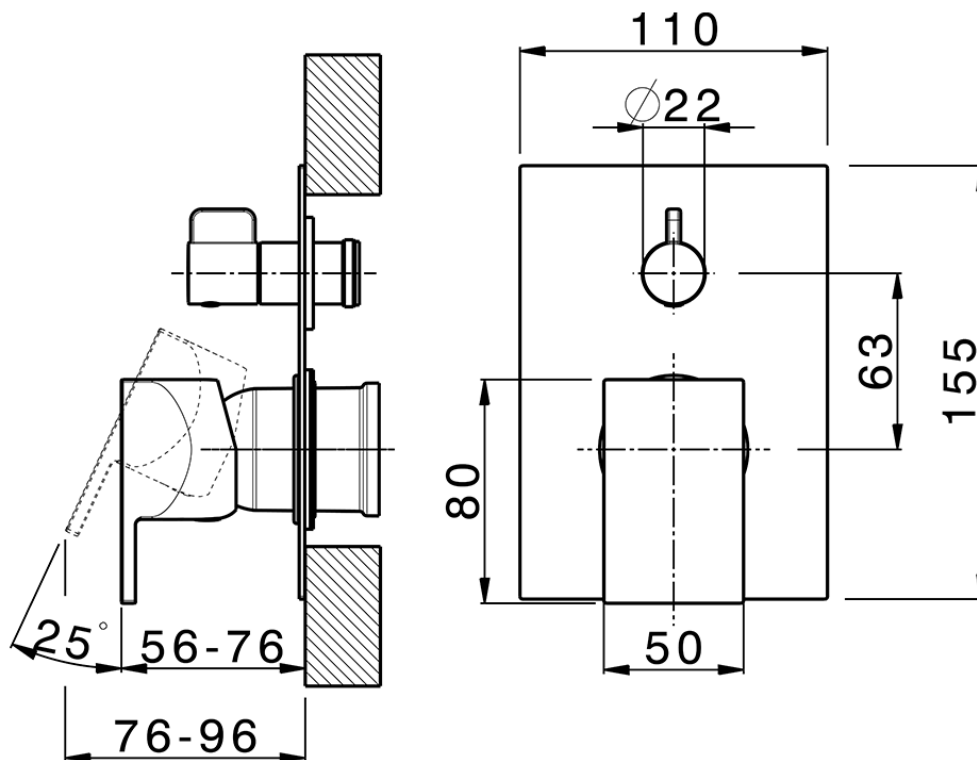

Exposed part for concealed S.L.bath-shower valve HI-RISE_RI002300

RI002300

<https://en.cisal.it/exposed-part-for-concealed-s-l-bath-shower-valve-hi-rise-ri002300>

2026-06-17