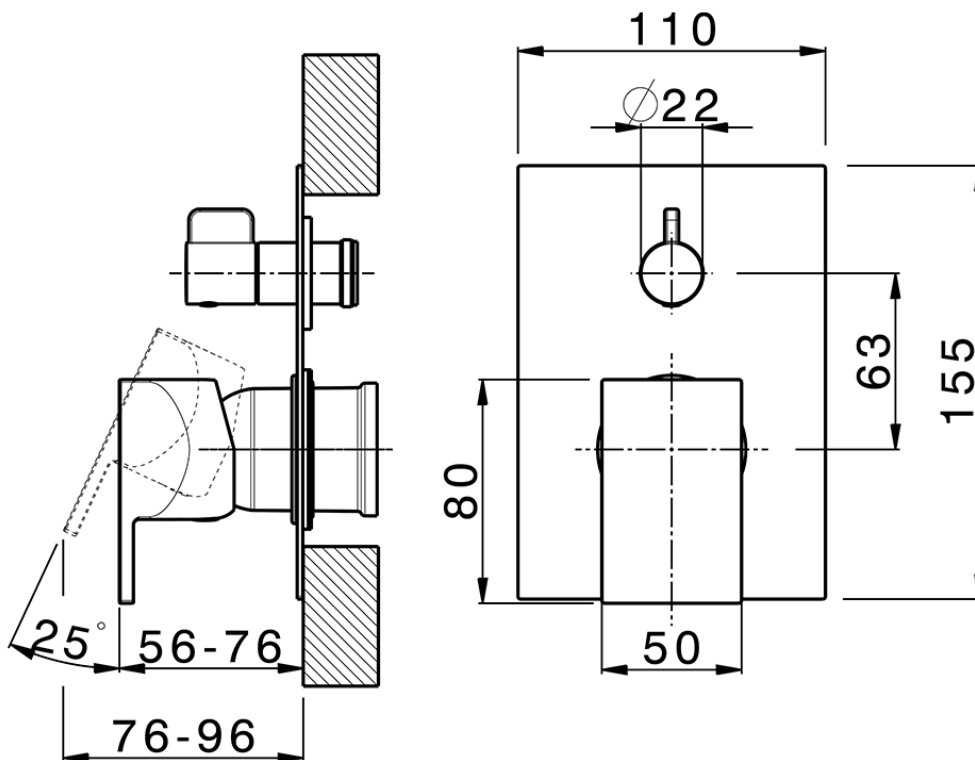

## Exposed part for concealed S.L.bath-shower valve HI-RISE\_RI002300

RI002300

<https://en.cisal.it/exposed-part-for-concealed-s-l-bath-shower-valve-hi-rise-ri002300>

2026-06-14