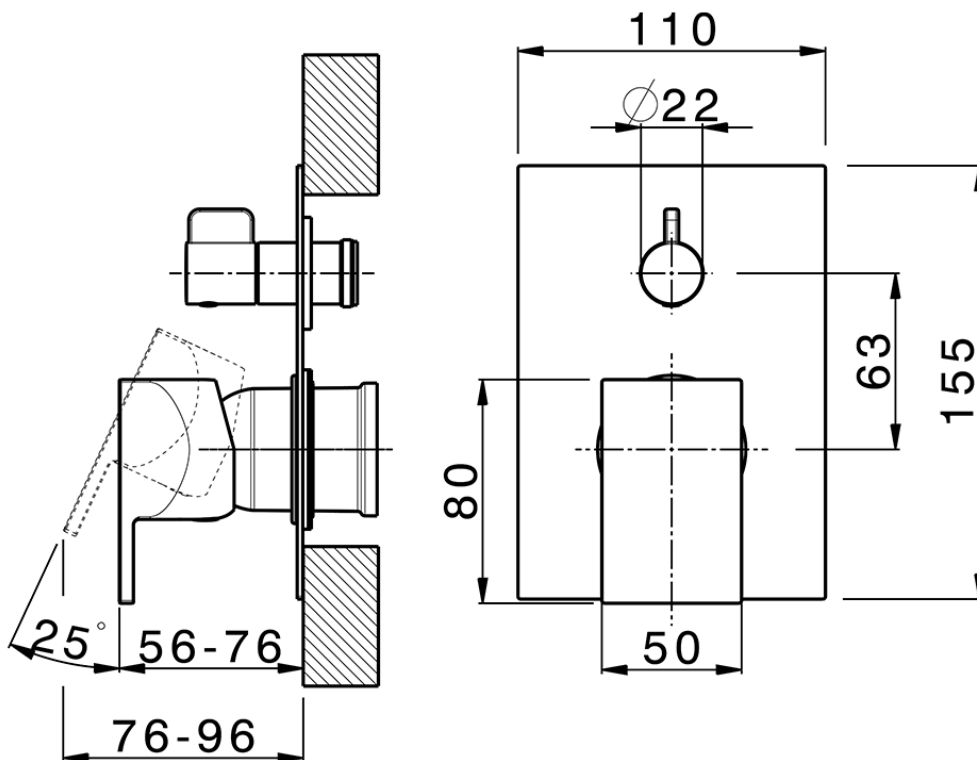

Exposed part for concealed S.L.bath-shower valve HI-RISE_RI002300

RI002300

<https://en.cisal.it/exposed-part-for-concealed-s-l-bath-shower-valve-hi-rise-ri002300>

2026-04-08