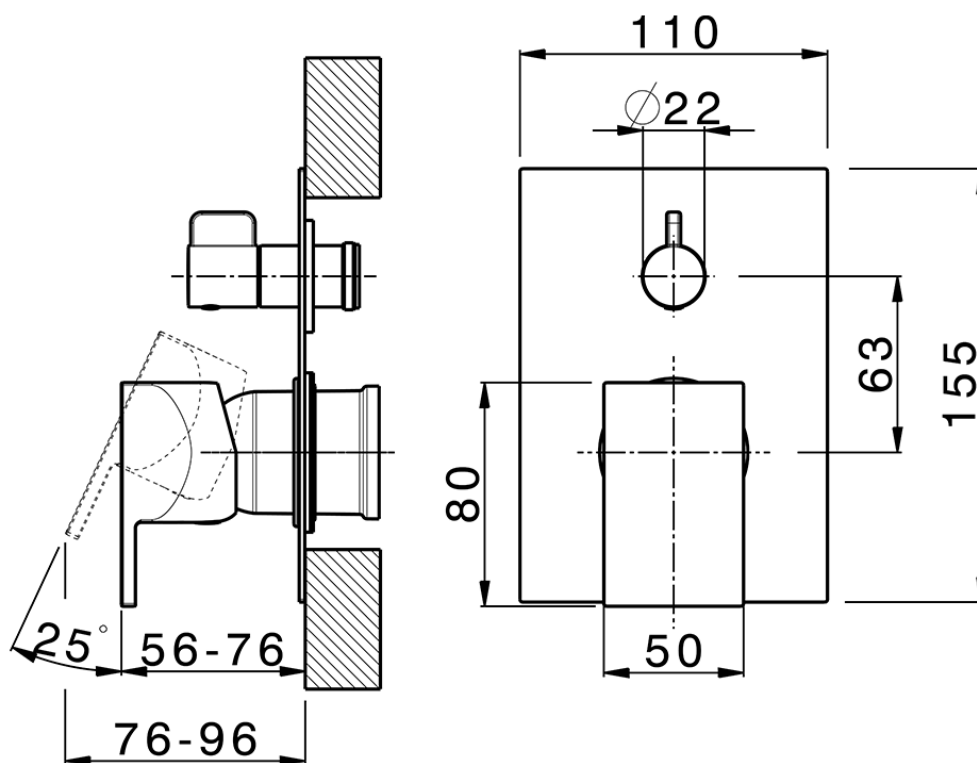

Exposed part for concealed S.L.bath-shower valve HI-RISE_RI002300

RI002300

<https://en.cisal.it/exposed-part-for-concealed-s-l-bath-shower-valve-hi-rise-ri002300>

2026-05-17