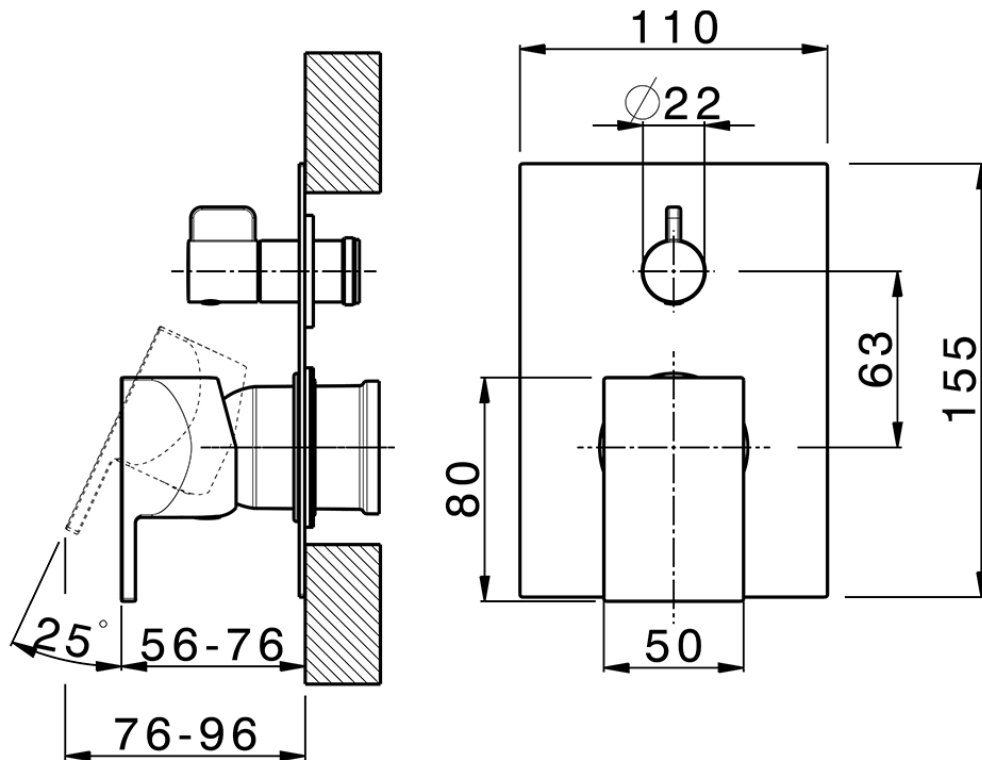

## Exposed part for concealed S.L.bath-shower valve HI-RISE\_RI002300

RI002300

<https://en.cisal.it/exposed-part-for-concealed-s-l-bath-shower-valve-hi-rise-ri002300>

2026-04-08