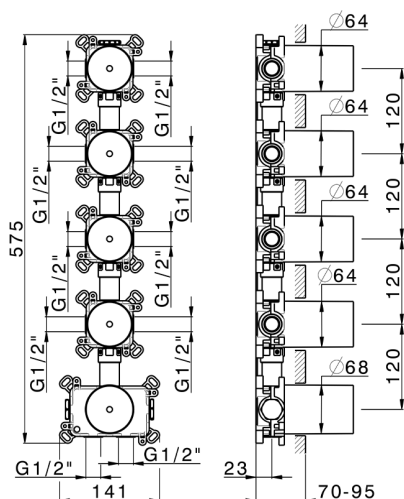

4 Function thermostatic concealed valve PUSH&SHOWER_ZA0G64V0

MODEL **ZA0G64V0**

4 Function thermostatic concealed valve, ON/OFF button with flow rate regulation, with protection guard boxes, to match with exposed parts: 1 Thermo 4 Push&Shower, without Thermo/ Push&Shower exposed parts

AVAILABLE FINISHINGS

04 04 Without finishing

CHARACTERISTICS

Cartridge Spare Parts **22.04A.AR - ZZ97279004**

Argo 2 (long filter) Thermostatic Valve

Thermostatic

The Cisal thermostatic is your personal water manager, helping you to handle, control and save water and energy.