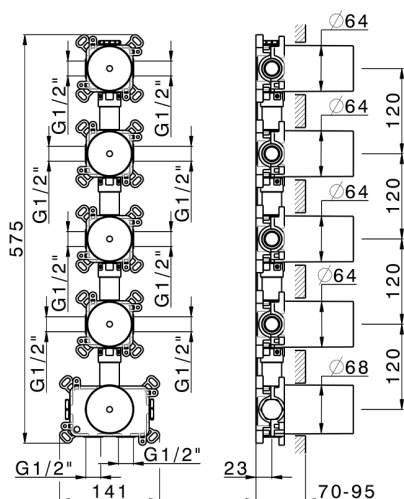

4 Function thermostatic concealed valve PUSH&SHOWER_ZA0G64V0

MODEL **ZA0G64V0**

4 Function thermostatic concealed valve, ON/OFF button with flow rate regulation, with protection guard boxes, to match with exposed parts: 1 Thermo 4 Push&Shower, without Thermo/ Push&Shower exposed parts

AVAILABLE FINISHINGS

 **04** 04 Without finishing

CHARACTERISTICS

Cartridge Spare Parts **22.04A.AR - ZZ97279004**

Argo 2 (long filter) Thermostatic Valve

Thermostatic

The Cisal thermostatic is your personal water manager, helping you to handle, control and save water and energy.