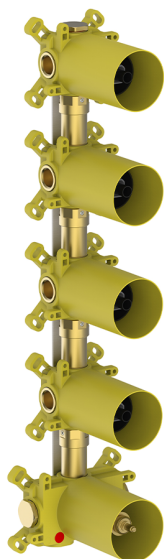

4 Function thermostatic concealed valve PUSH&SHOWER_ZA0G64V0

MODEL **ZA0G64V0**

4 Function thermostatic concealed valve, ON/OFF button with flow rate regulation, with protection guard boxes, to match with exposed parts: 1 Thermo 4 Push&Shower, without Thermo/ Push&Shower exposed parts

AVAILABLE FINISHINGS

04 04 Without finishing

CHARACTERISTICS

Cartridge Spare Parts **22.04A.AR - ZZ97279004**

Argo 2 (long filter) Thermostatic Valve

Thermostatic

The Cisal thermostatic is your personal water manager, helping you to handle, control and save water and energy.