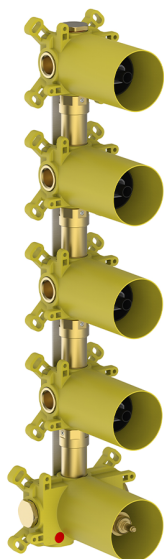

4 Function thermostatic concealed valve PUSH&SHOWER_ZA0G64V0

MODEL **ZA0G64V0**

4 Function thermostatic concealed valve, ON/OFF button with flow rate regulation, with protection guard boxes, to match with exposed parts: 1 Thermo 4 Push&Shower, without Thermo/ Push&Shower exposed parts

AVAILABLE FINISHINGS

 **04** 04 Without finishing

CHARACTERISTICS

Cartridge Spare Parts **22.04A.AR - ZZ97279004**

Argo 2 (long filter) Thermostatic Valve

Thermostatic

The Cisal thermostatic is your personal water manager, helping you to handle, control and save water and energy.