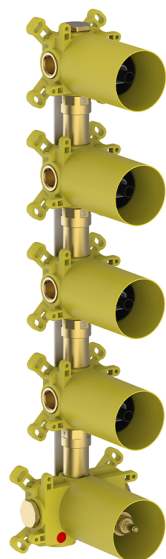

4 Function thermostatic concealed valve PUSH&SHOWER_ZA0G64V0

MODEL **ZA0G64V0**

4 Function thermostatic concealed valve, ON/OFF button with flow rate regulation, with protection guard boxes, to match with exposed parts: 1 Thermo 4 Push&Shower, without Thermo/ Push&Shower exposed parts

AVAILABLE FINISHINGS

04 04 Without finishing

CHARACTERISTICS

Cartridge Spare Parts **22.04A.AR - ZZ97279004**

Argo 2 (long filter) Thermostatic Valve

Thermostatic

The Cisal thermostatic is your personal water manager, helping you to handle, control and save water and energy.