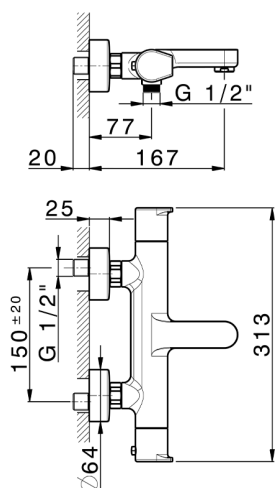

Thermostatic bath mixer ROCK&ROLL_RKT21016

MODEL **RKT21016**

Thermostatic bath mixer, without shower set, 1/2" M flexible connection

AVAILABLE FINISHINGS

-  **21** 21 Chrome
-  **2F** 2F Brushed Nickel
-  **40** 40 Matt Black

CHARACTERISTICS

Cartridge Spare Parts **22.04A.AR - ZZ97279004**

Argo 2 (long filter) Thermostatic Valve

DeviaStop

The Cisal Devia Stop technology allows to adjust the water flow and to direct it to the selected output point (overhead soaker, hand shower, etc).