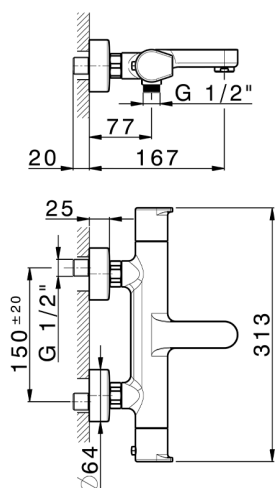

Thermostatic bath mixer ROCK&ROLL_RKT21016

MODEL **RKT21016**

Thermostatic bath mixer, without shower set, 1/2" M flexible connection

AVAILABLE FINISHINGS

-  **21** 21 Chrome
-  **2F** 2F Brushed Nickel
-  **40** 40 Matt Black

CHARACTERISTICS

Cartridge Spare Parts **22.04A.AR - ZZ97279004**

Argo 2 (long filter) Thermostatic Valve

DeviaStop

The Cisal Devia Stop technology allows to adjust the water flow and to direct it to the selected output point (overhead soaker, hand shower, etc).