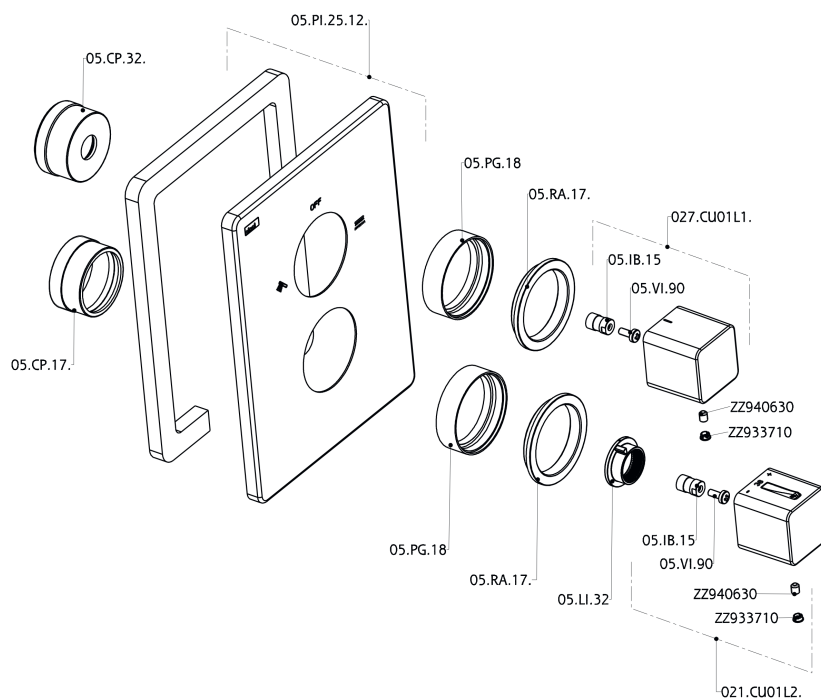

Exposed part for con thermo shower valve, 2-outlet CUBIC_CU018100

CU018100

<https://en.cisal.it/exposed-part-for-con-thermo-shower-valve-2-outlet-cubic-cu018100>

Concealed thermostatic shower valve, 2-outlets CONCEALED_ZA018101

ZA018101

<https://en.cisal.it/concealed-thermostatic-shower-valve-2-outlets-concealed-za018101>

2024-12-22