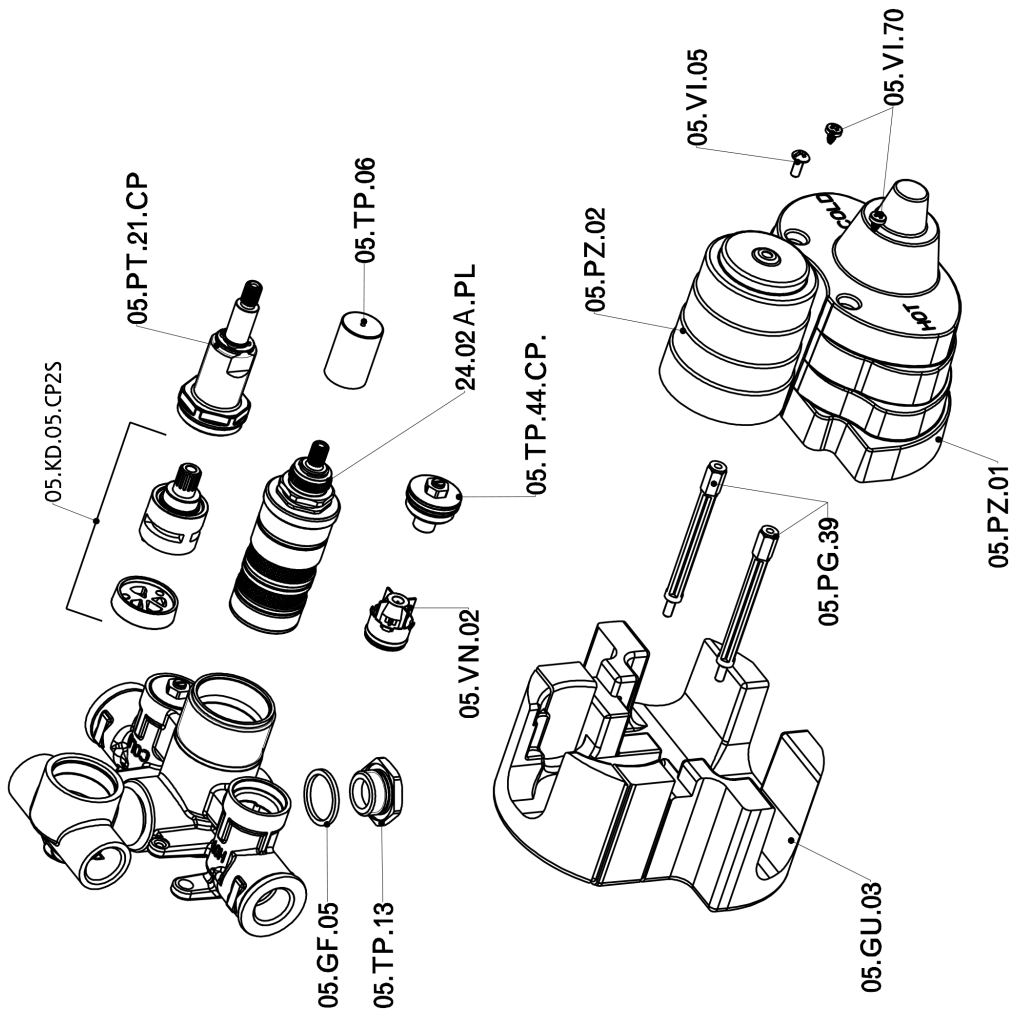

Exposed part for con thermo shower valve, 2-outlet CUBIC_CU018100

CU018100

<https://en.cisal.it/exposed-part-for-con-thermo-shower-valve-2-outlet-cubic-cu018100>

Concealed thermostatic shower valve, 2-outlets CONCEALED_ZA018101

ZA018101

<https://en.cisal.it/concealed-thermostatic-shower-valve-2-outlets-concealed-za018101>

2024-12-22