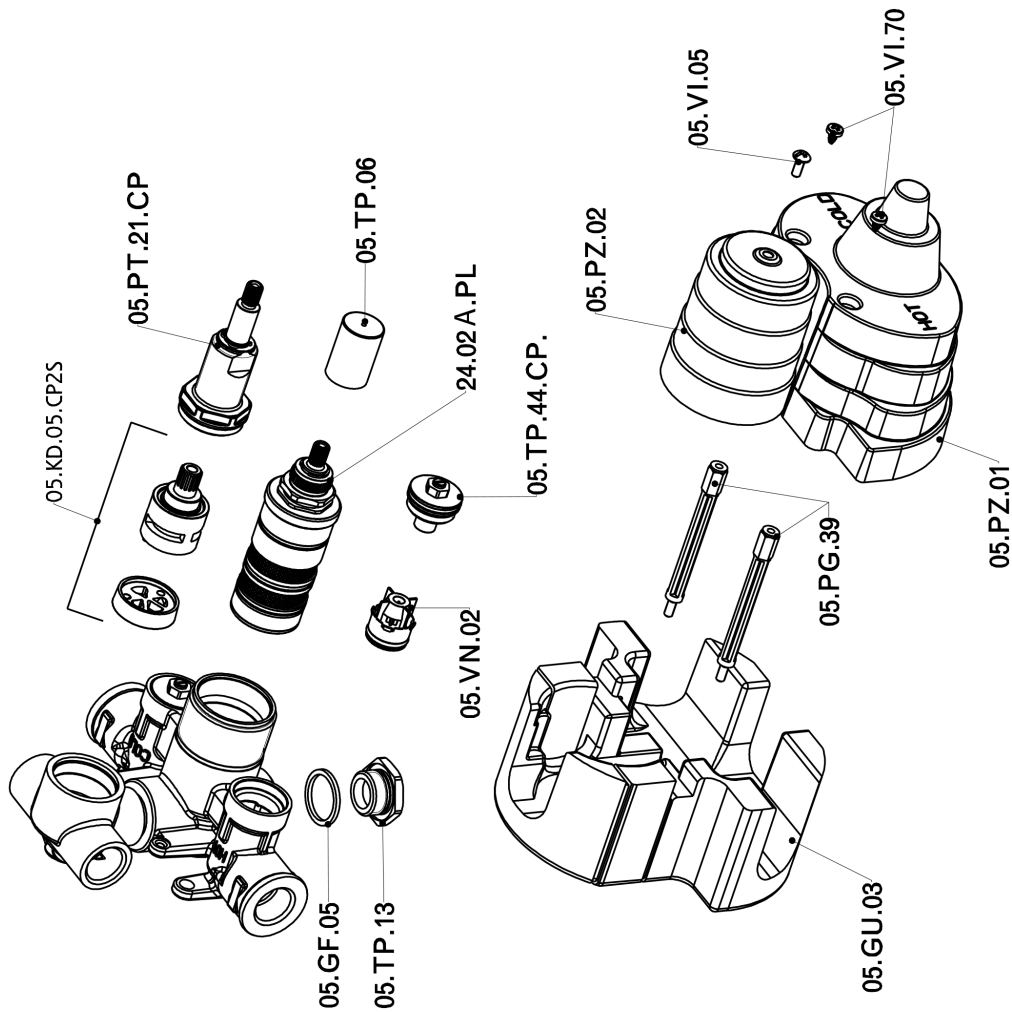

Exposed part for con thermo shower valve, 2-outlet CUBIC_CU018100

CU018100

<https://en.cisal.it/exposed-part-for-con-thermo-shower-valve-2-outlet-cubic-cu018100>

Concealed thermostatic shower valve, 2-outlets CONCEALED_ZA018101

ZA018101

<https://en.cisal.it/concealed-thermostatic-shower-valve-2-outlets-concealed-za018101>

2024-12-22