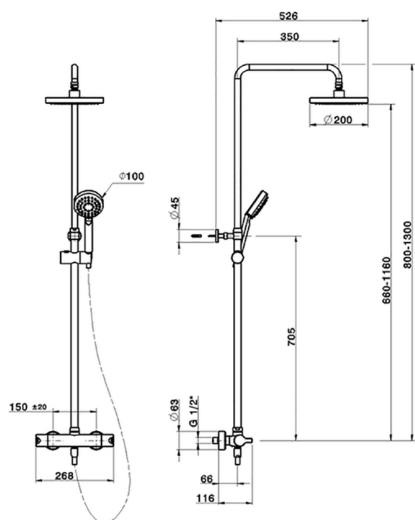

## 2-functions Thermostatic shower set SHOWER COLUMNS\_SCC82090

MODEL **SCC82090**

2-functions Thermostatic shower set, 2 outlet devia stop, adjustable riser column, sliding handshower holder, 100 mm ABS 3 sprays handshower, ABS 200 mm round showerhead, 150 cm smooth SILVERFLEX Flexible Hose

AVAILABLE FINISHINGS

**21** 21 Chrome

CHARACTERISTICS

Cartridge Spare Parts **22.03A.AR - ZZ97080004**

**Argo 1 (short filter) Thermostatic Valve**

### DeviaStop

The Cisal Devia Stop technology allows to adjust the water flow and to direct it to the selected output point (overhead soaker, hand shower, etc).