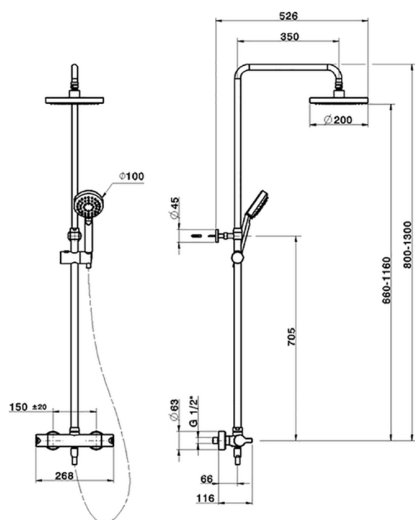

2-functions Thermostatic shower set SHOWER COLUMNS_SCC82090

MODEL **SCC82090**

2-functions Thermostatic shower set, 2 outlet deviasop, adjustable riser column, sliding handshower holder, 100 mm ABS 3 sprays handshower, ABS 200 mm round showerhead, 150 cm smooth SILVERFLEX Flexible Hose

AVAILABLE FINISHINGS

CHARACTERISTICS

Cartridge Spare Parts **22.03A.AR - ZZ97080004**

Argo 1 (short filter) Thermostatic Valve

DeviaStop

The Cisal Devia Stop technology allows to adjust the water flow and to direct it to the selected output point (overhead soaker, hand shower, etc).