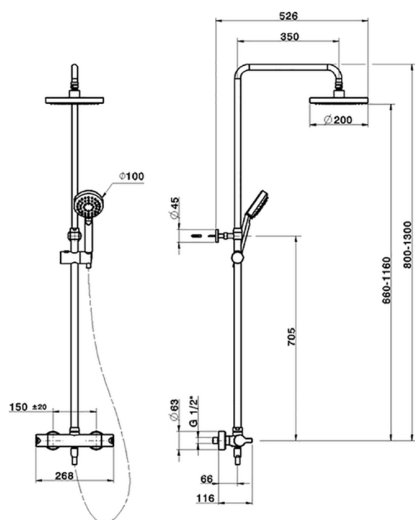

## 2-functions Thermostatic shower set SHOWER COLUMNS\_SCC82090

MODEL **SCC82090**

2-functions Thermostatic shower set, 2 outlet deviasop, adjustable riser column, sliding handshower holder, 100 mm ABS 3 sprays handshower, ABS 200 mm round showerhead, 150 cm smooth SILVERFLEX Flexible Hose

AVAILABLE FINISHINGS

CHARACTERISTICS

Cartridge Spare Parts **22.03A.AR - ZZ97080004**

**Argo 1 (short filter) Thermostatic Valve**

### DeviaStop

The Cisal Devia Stop technology allows to adjust the water flow and to direct it to the selected output point (overhead soaker, hand shower, etc).