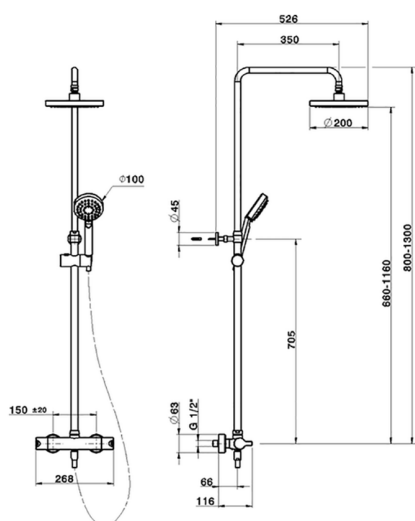

## 2-functions Thermostatic shower set SHOWER COLUMNS\_SCC82090

MODEL **SCC82090**

2-functions Thermostatic shower set, 2 outlet devia stop, adjustable riser column, sliding handshower holder, 100 mm ABS 3 sprays handshower, ABS 200 mm round showerhead, 150 cm smooth SILVERFLEX Flexible Hose

AVAILABLE FINISHINGS

CHARACTERISTICS

Cartridge Spare Parts **22.03A.AR - ZZ97080004**

**Argo 1 (short filter) Thermostatic Valve**

### DeviaStop

The Cisal Devia Stop technology allows to adjust the water flow and to direct it to the selected output point (overhead soaker, hand shower, etc).