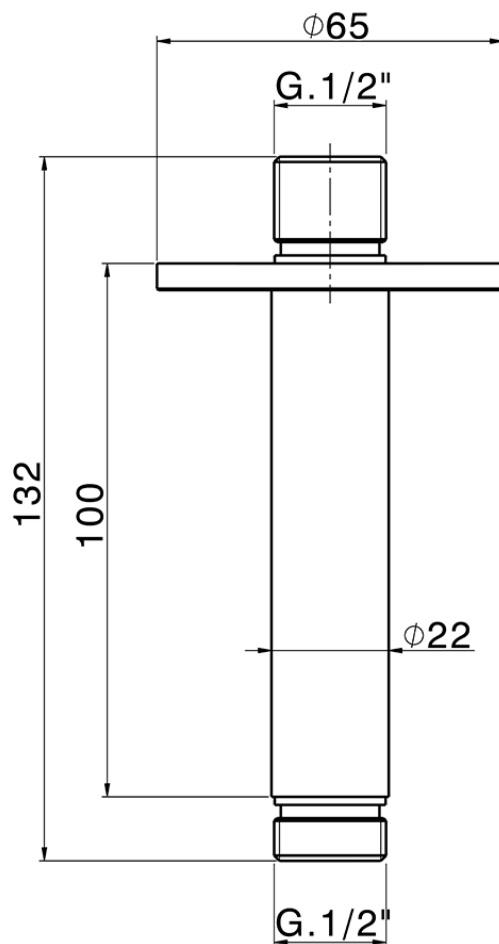

Ceiling shower arm XION_DS013551

DS013551

<https://en.cisal.it/ceiling-shower-arm-xion-ds013551>

2026-05-15