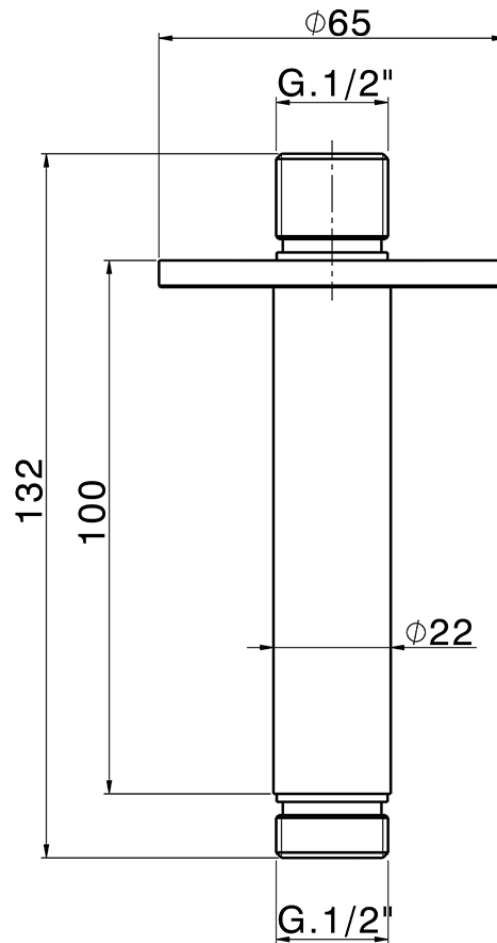

Ceiling shower arm XION_DS013551

DS013551

<https://en.cisal.it/ceiling-shower-arm-xion-ds013551>

2026-04-24