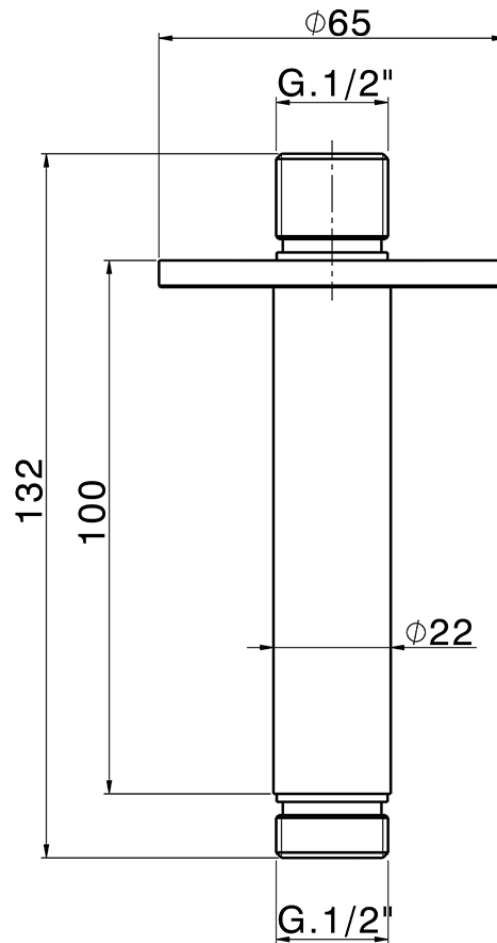

Ceiling shower arm XION_DS013551

DS013551

<https://en.cisal.it/ceiling-shower-arm-xion-ds013551>

2026-06-04