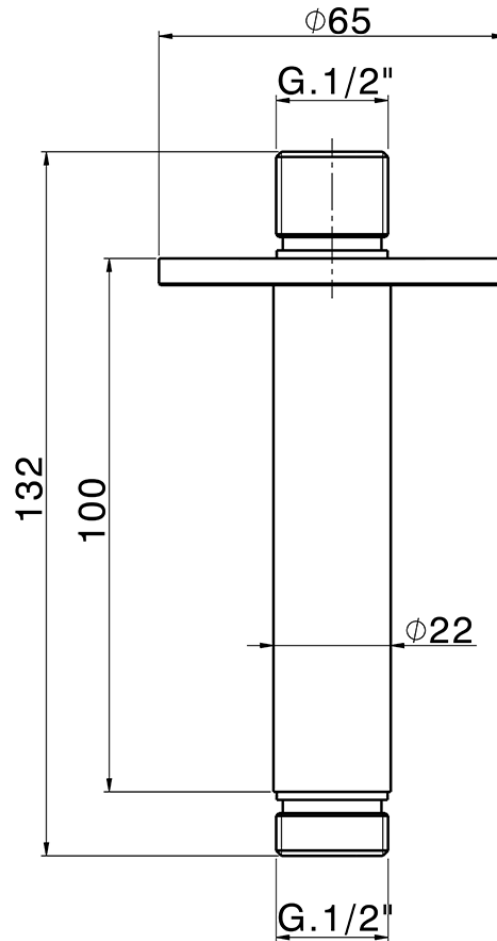

Ceiling shower arm XION_DS013551

DS013551

<https://en.cisal.it/ceiling-shower-arm-xion-ds013551>

2026-04-04