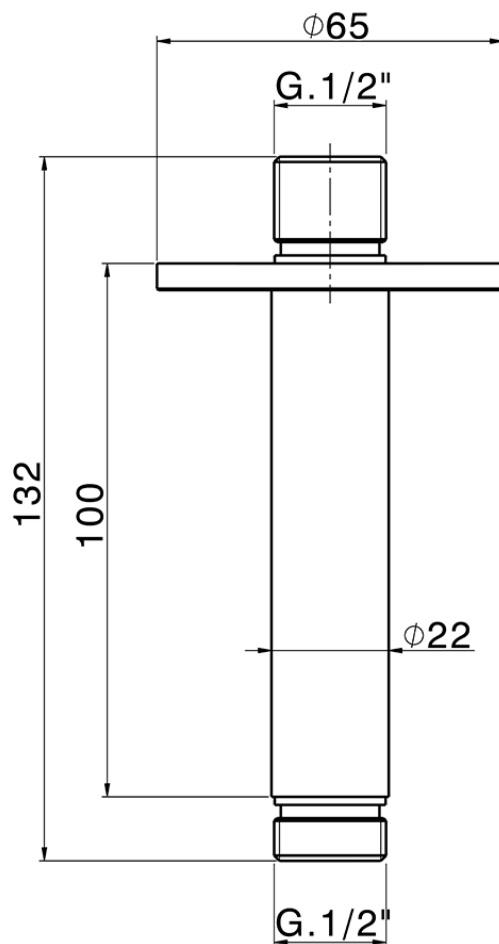

Ceiling shower arm XION_DS013551

DS013551

<https://en.cisal.it/ceiling-shower-arm-xion-ds013551>

2026-06-24