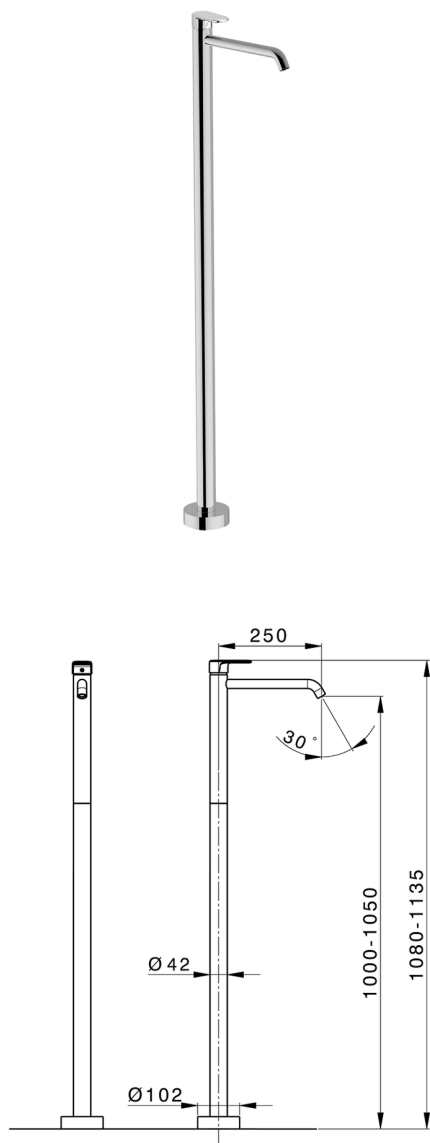

Exposed part for single basin on the floor LINEAVIVA_LV014510

MODEL **LV014510**

Exposed part for single basin on the floor, without concealed part, for item ZA004510

AVAILABLE FINISHINGS

-  **21** 21 Chrome
-  **2B** 2B Polished Nickel
-  **2F** 2F Brushed Nickel
-  **40** 40 Matt Black
-  **4Q** 4Q Matt White

CHARACTERISTICS

Cartridge Spare Parts **ZZ99672000**

35 mm Cartridge

Installation **Concealed**

Required concealed parts **ZA004510**

EcoStop

EcoStop feature limits water flow to approximately 50% of maximum output with one point of resistance on setting. Push slightly past the middle stop only when full water output is required. This will save water up to 50%.

Concealed part single lever free-standing CONCEALED_ZA004510

MODEL **ZA004510**

Concealed part single lever free-standing

AVAILABLE FINISHINGS

 **04** 04 Without finishing

CHARACTERISTICS

Concealed **1**

2024-10-18