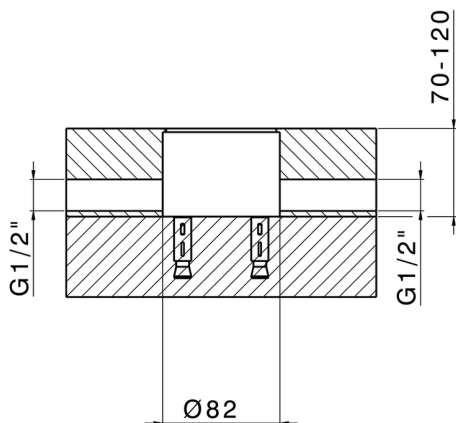

Exposed part for single basin on the floor LINEAVIVA_LV014510

MODEL **LV014510**

Exposed part for single basin on the floor, without concealed part, for item ZA004510

AVAILABLE FINISHINGS

-  **21** 21 Chrome
-  **2B** 2B Polished Nickel
-  **2F** 2F Brushed Nickel
-  **40** 40 Matt Black
-  **4Q** 4Q Matt White

CHARACTERISTICS

Cartridge Spare Parts **ZZ99672000**

35 mm Cartridge

Installation **Concealed**

Required concealed parts **ZA004510**

EcoStop

EcoStop feature limits water flow to approximately 50% of maximum output with one point of resistance on setting. Push slightly past the middle stop only when full water output is required. This will save water up to 50%.

Concealed part single lever free-standing CONCEALED_ZA004510

MODEL **ZA004510**

Concealed part single lever free-standing

AVAILABLE FINISHINGS

 **04** 04 Without finishing

CHARACTERISTICS

Concealed **1**

2024-10-18