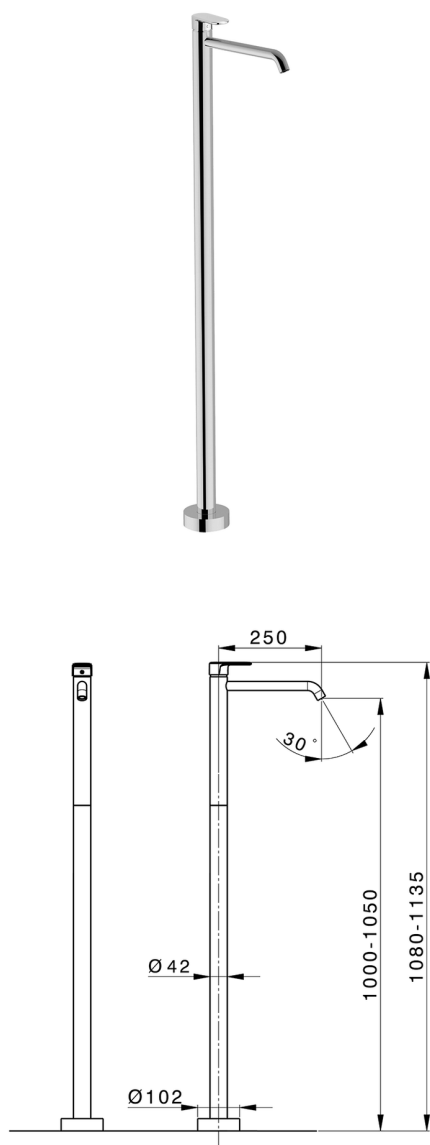

## Exposed part for single basin on the floor LINEAVIVA\_LV014510

MODEL **LV014510**

Exposed part for single basin on the floor, without concealed part, for item ZA004510

### CHARACTERISTICS

Cartridge Spare Parts **ZZ99672000**

**35 mm Cartridge**

Installation **Concealed**

Required concealed parts **ZA004510**

### EcoStop

EcoStop feature limits water flow to approximately 50% of maximum output with one point of resistance on setting. Push slightly past the middle stop only when full water output is required. This will save water up to 50%.

## Concealed part single lever free-standing CONCEALED\_ZA004510

MODEL **ZA004510**

Concealed part single lever free-standing

AVAILABLE FINISHINGS

 **04** 04 Without finishing

CHARACTERISTICS

Concealed **1**