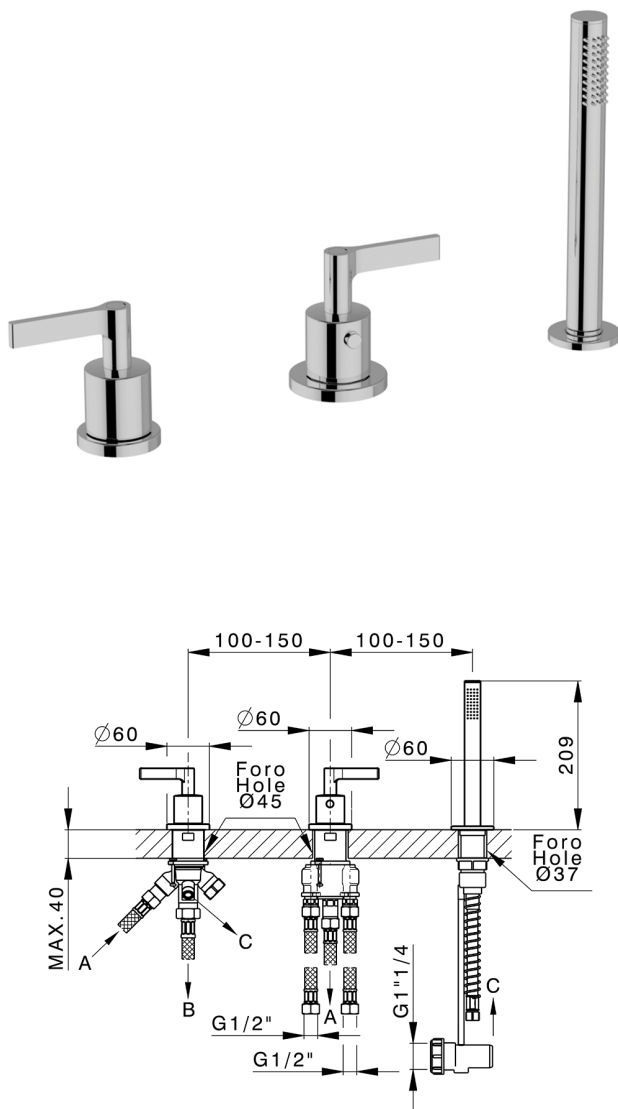

## Thermostatic deck-mounted 3-hole mixer GRACE\_GLT79010

MODEL **GLT79010**

Thermostatic deck-mounted 3-hole mixer, 2 outlet devistop cartridge, 22,5 mm Brass One Spray handshower, 150 cm pull-out flexible hose

### AVAILABLE FINISHINGS

-  **21** 21 Chrome
-  **2F** 2F Brushed Nickel
-  **2W** 2W Brushed Gold
-  **5H** 5H Dark Brass Brushed
-  **5L** 5L Brushed Black Titanium
-  **6T** 6T Chrome/Matt Black

### CHARACTERISTICS

Cartridge Spare Parts **24.04A.PP**

**8x20 Plus P Thermostatic Valve**