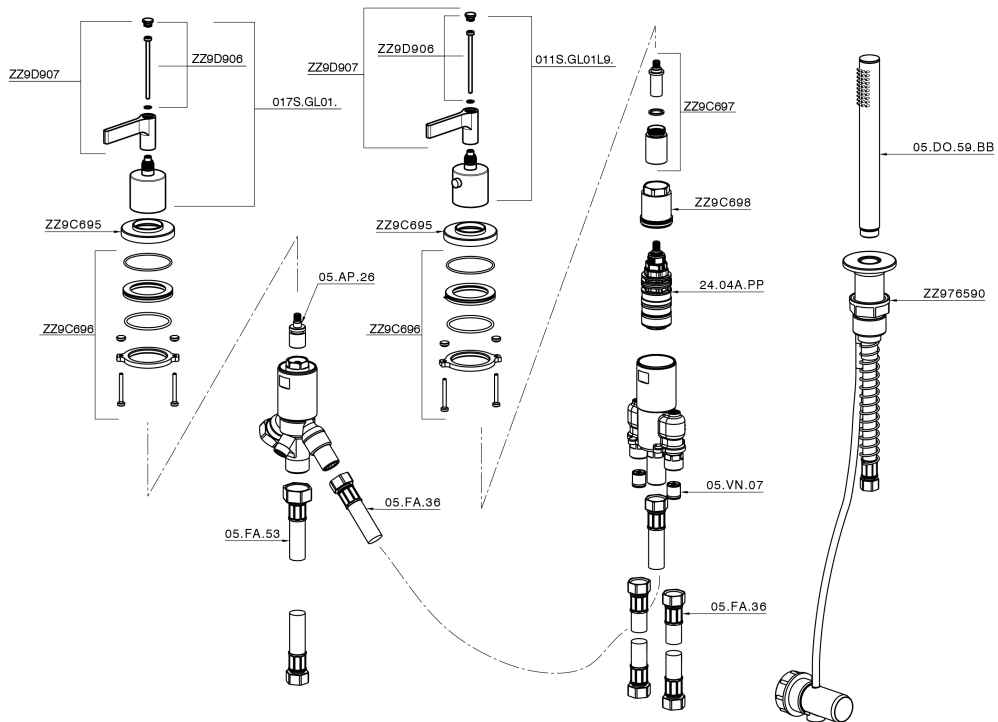

Thermostatic deck-mounted 3-hole mixer GRACE_GLT79010

GLT79010

<https://en.cisal.it/thermostatic-deck-mounted-3-hole-mixer-graceglt79010>

2024-09-08