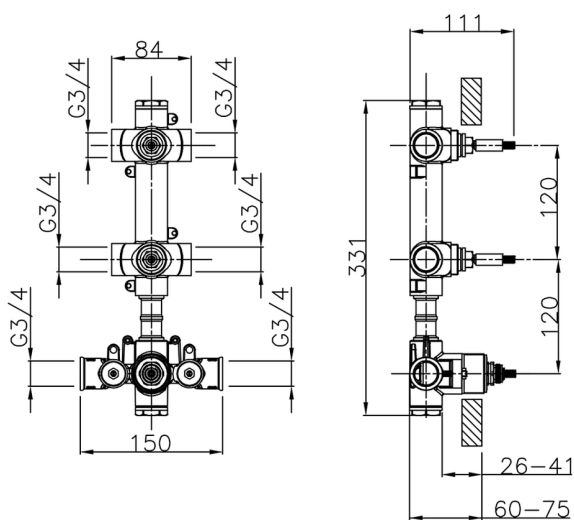

## 2 Function Concealed Thermostatic Valve CONCEALED\_ZA01V200

MODEL **ZA01V200**

2 Function Concealed Thermostatic Valve

AVAILABLE FINISHINGS

**04** 04 Without finishing

CHARACTERISTICS

Concealed **1**  
 Cartridge Spare Parts **23.51A.HF**  
**HF Thermostatic Valve**