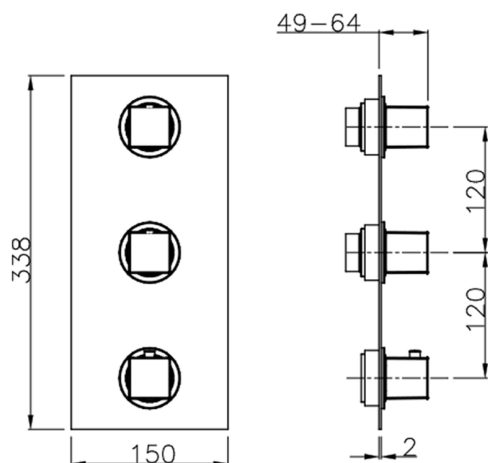

Cover Part for 2 Function Concealed Thermo Valve WELLNESS_WE01V200

MODEL **WE01V200**

Cover Part for 2 Function Concealed Thermo Valve, for item ZA01V200

AVAILABLE FINISHINGS

- **21** 21 Chrome
- **2F** 2F Brushed Nickel
- **2Q** 2Q Black Titanium

CHARACTERISTICS

Installation **Concealed**
Required concealed parts **ZA01V200**

Thermostatic

The Cisal thermostatic is your personal water manager, helping you to handle, control and save water and energy.