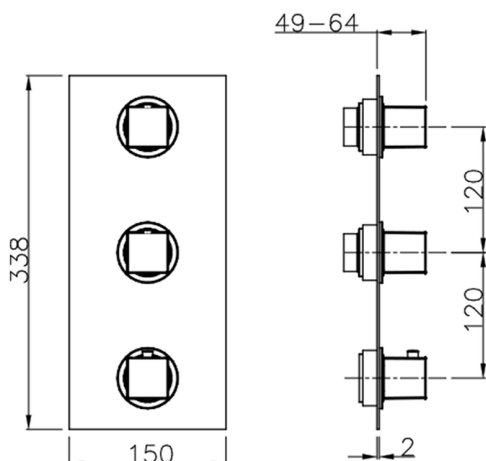

Cover Part for 2 Function Concealed Thermo Valve WELLNESS_WE01V200

MODEL **WE01V200**

Cover Part for 2 Function Concealed Thermo Valve, for item ZA01V200

AVAILABLE FINISHINGS

-  **21** 21 Chrome
-  **2F** 2F Brushed Nickel
-  **2Q** 2Q Black Titanium

2 Function Concealed Thermostatic Valve CONCEALED_ZA01V200

MODEL **ZA01V200**

2 Function Concealed Thermostatic Valve

AVAILABLE FINISHINGS

04 04 Without finishing

CHARACTERISTICS

Concealed **1**
 Cartridge Spare Parts **23.51A.HF**
HF Thermostatic Valve