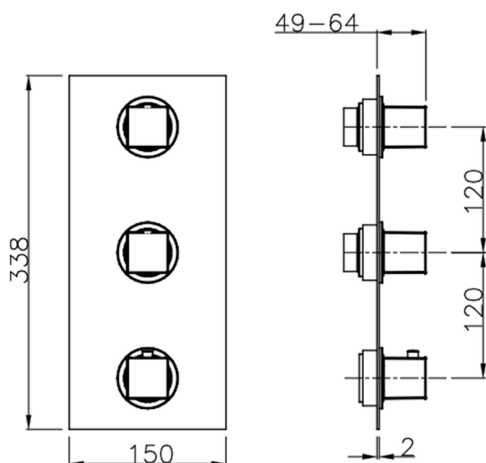

Cover Part for 2 Function Concealed Thermo Valve WELLNESS_WE01V200

MODEL **WE01V200**

Cover Part for 2 Function Concealed Thermo Valve, for item ZA01V200

AVAILABLE FINISHINGS

-  **21** 21 Chrome
-  **2F** 2F Brushed Nickel
-  **2Q** 2Q Black Titanium

2 Function Concealed Thermostatic Valve CONCEALED_ZA01V200

MODEL **ZA01V200**

2 Function Concealed Thermostatic Valve

AVAILABLE FINISHINGS

 **04** 04 Without finishing

CHARACTERISTICS

Concealed **1**
 Cartridge Spare Parts **23.51A.HF**
HF Thermostatic Valve