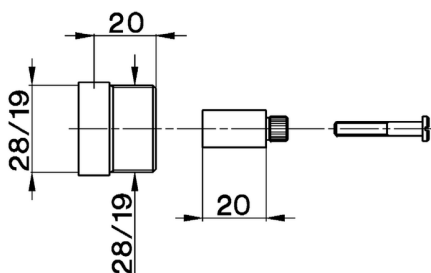

Extension COMPONENTS_ZA000340

MODEL **ZA000340**

Extension, for concealed valves for art.30

AVAILABLE FINISHINGS

-  **21** 21 Chrome
-  **24** 24 Gold
-  **26** 26 Old Copper
-  **27** 27 Old Bronze

CHARACTERISTICS