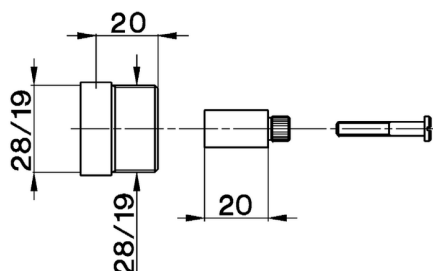

Extension COMPONENTS_ZA000340

MODEL **ZA000340**

Extension, for concealed valves for art.30

AVAILABLE FINISHINGS

-  **21** 21 Chrome
-  **24** 24 Gold
-  **26** 26 Old Copper
-  **27** 27 Old Bronze

CHARACTERISTICS