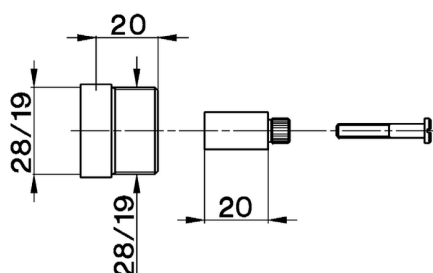

Extension COMPONENTS_ZA000340

MODEL **ZA000340**

Extension, for concealed valves for art.30

AVAILABLE FINISHINGS

-  **21** 21 Chrome
-  **24** 24 Gold
-  **26** 26 Old Copper
-  **27** 27 Old Bronze

CHARACTERISTICS