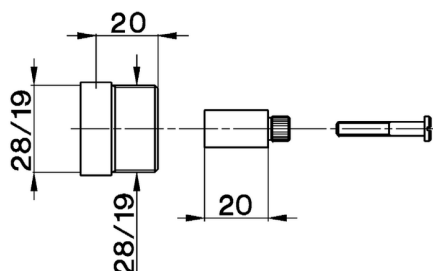

## Extension COMPONENTS\_ZA000340

MODEL **ZA000340**

Extension, for concealed valves for art.30