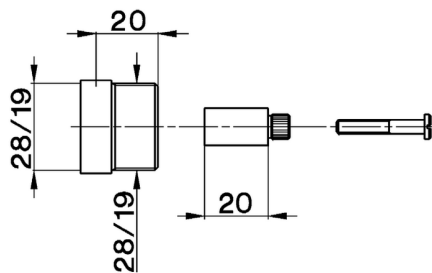

CHARACTERISTICS

2026-04-08