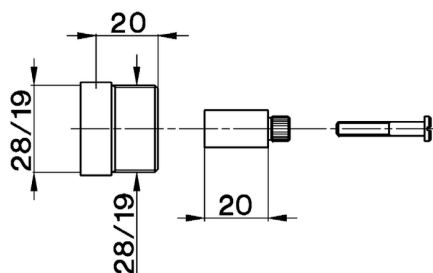

Extension COMPONENTS_ZA000340

MODEL **ZA000340**

Extension, for concealed valves for art.30

AVAILABLE FINISHINGS

-  **21** 21 Chrome
-  **24** 24 Gold
-  **26** 26 Old Copper
-  **27** 27 Old Bronze

CHARACTERISTICS