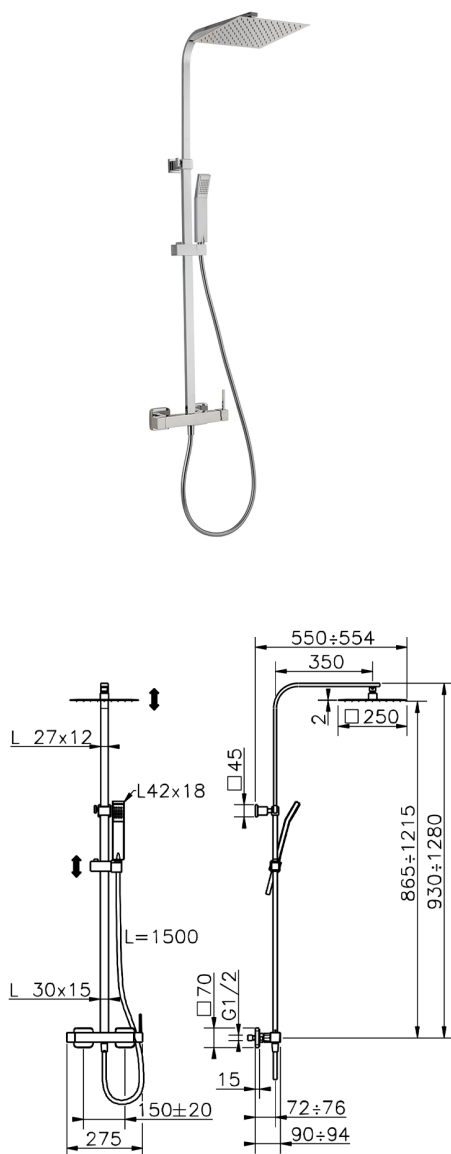

2-function single lever shower set SHOWER COLUMNS_QT1R4030

MODEL **QT1R4030**

2-function single lever shower set, 2 outlet deviator, adjustable riser column, sliding shower bracket, 42x18 mm ABS Quad one spray handshower, 250x250 mm INOX square showerhead 2 mm thick, 150 cm smooth SILVERFLEX Flexible Hose

AVAILABLE FINISHINGS

CHARACTERISTICS

Single Lever **1**
 Cartridge Spare Parts **ZZ94240000**
25 mm Cartridge

2025-04-30