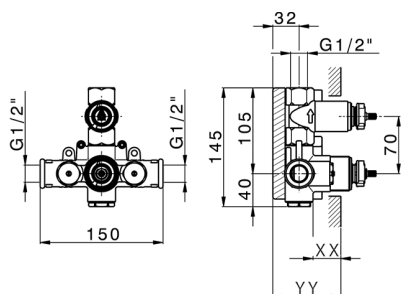

<https://en.cisal.it/exposed-part-for-con-thermo-shower-valve-1-outlet-smooth-x32x3007300>

Concealed thermostatic shower valve, 1-outlet CONCEALED_ZA007301

MODEL **ZA007301**

Concealed thermostatic shower valve,
1-outlet, Stopvalve with 1/2" outlet, without trim kit

AVAILABLE FINISHINGS

CHARACTERISTICS

Concealed **1**
Cartridge Spare Parts **24.04A.PP**
8x20 Plus P Thermostatic Valve

Piastra/Plate/Plaque/Platte/Placa
2-3mm: XX 25-40 YY 76-91
10mm: XX 16-31 YY 65-80

Thermostatic