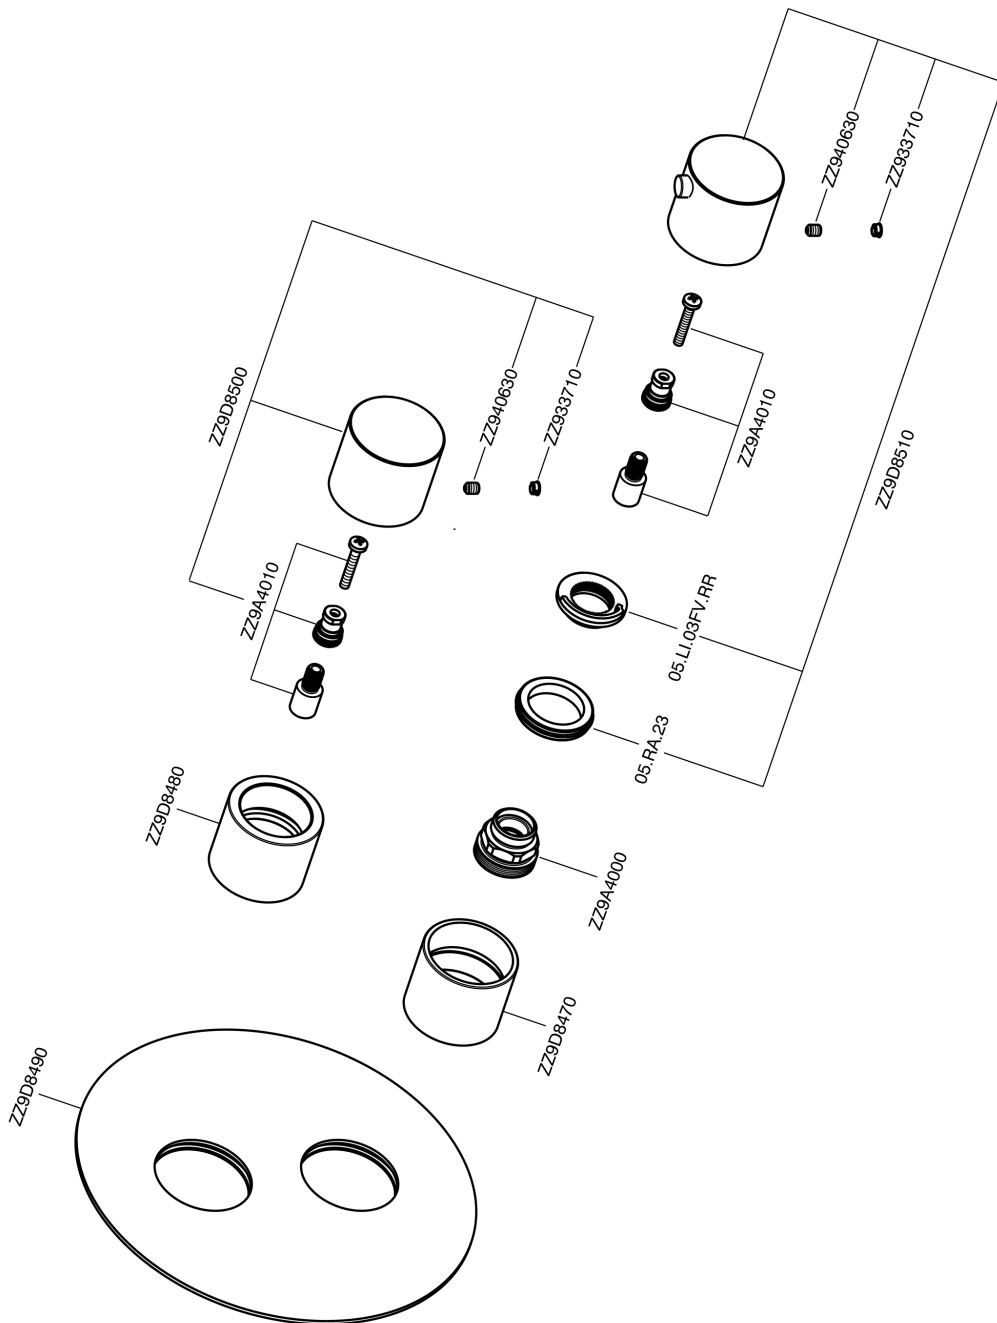

Exposed part for con.thermo.shower valve 1-outlet SMOOTH X32_X3007300

MODEL X3007300

Exposed part for con.thermo.shower valve 1-outlet, stop valve, without concealed part, for items ZA007301, with smooth handles - Inox AISI 316L

Thermostatic

The Cisal thermostatic is your personal water manager, helping you to handle, control and save water and energy.

Exposed part for con.thermo.shower valve 1-outlet SMOOTH X32_X3007300

X3007300

<https://en.cisal.it/exposed-part-for-con-thermo-shower-valve-1-outlet-smooth-x32x3007300>

Concealed thermostatic shower valve, 1-outlet CONCEALED_ZA007301

MODEL **ZA007301**

Concealed thermostatic shower valve,
1-outlet, Stopvalve with 1/2" outlet, without trim kit

AVAILABLE FINISHINGS

CHARACTERISTICS

Concealed **1**
Cartridge Spare Parts **24.04A.PP**
8x20 Plus P Thermostatic Valve

Piastra/Plate/Plaque/Platte/Placa
2-3mm: XX 25-40 YY 76-91
10mm: XX 16-31 YY 65-80

Thermostatic