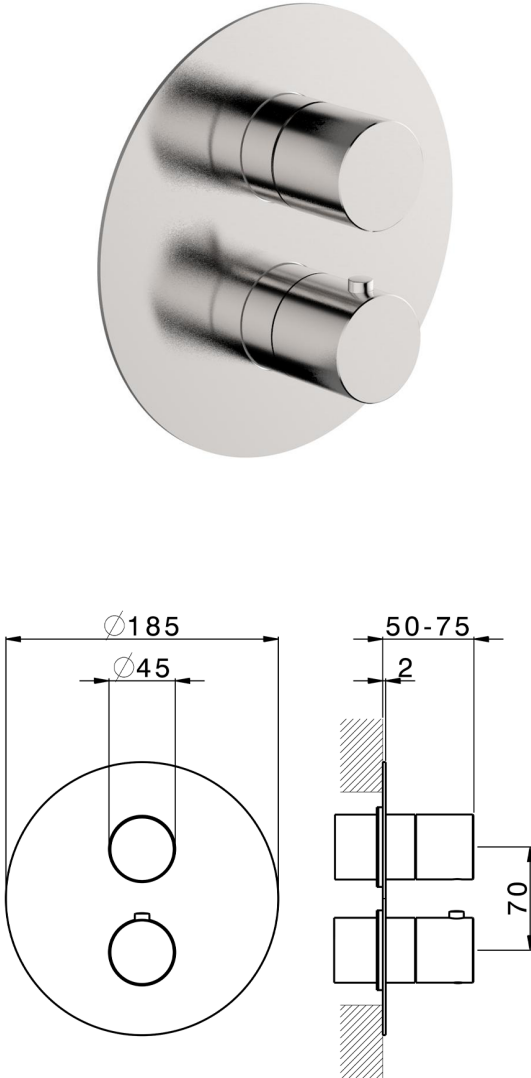

Exposed part for con.thermo.shower valve 1-outlet SMOOTH X32_X3007300

MODEL X3007300

Exposed part for con.thermo.shower valve 1-outlet, stop valve, without concealed part, for items ZA007301, with smooth handles - Inox AISI 316L

AVAILABLE FINISHINGS

- **5H** 5H Dark Brass Brushed
- **5L** 5L Brushed Black Titanium
- **5N** 5N Brushed Rose Gold
- **D1** D1 Brushed Inox

CHARACTERISTICS

Installation **Concealed**

Required concealed parts **ZA007301**

Thermostatic

The Cisal thermostatic is your personal water manager, helping you to handle, control and save water and energy.