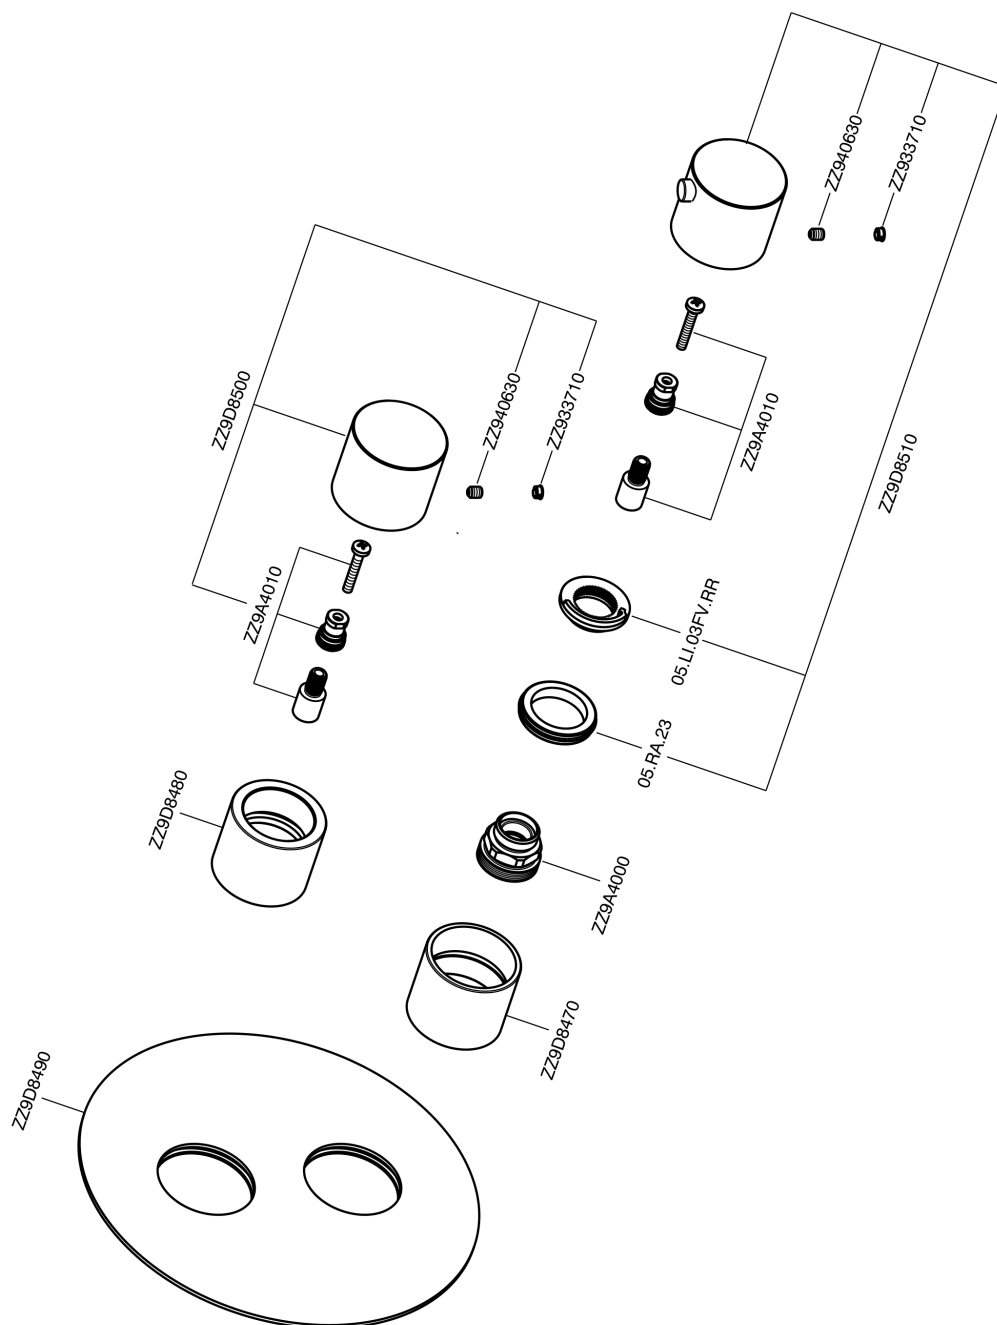

Exposed part for con.thermo.shower valve 1-outlet SMOOTH X32_X3007300

X3007300

<https://en.cisal.it/exposed-part-for-con-thermo-shower-valve-1-outlet-smooth-x32x3007300>

Concealed thermostatic shower valve, 1-outlet CONCEALED_ZA007301

ZA007301

<https://en.cisal.it/concealed-thermostatic-shower-valve-1-outlet-concealedza007301>

2024-09-19