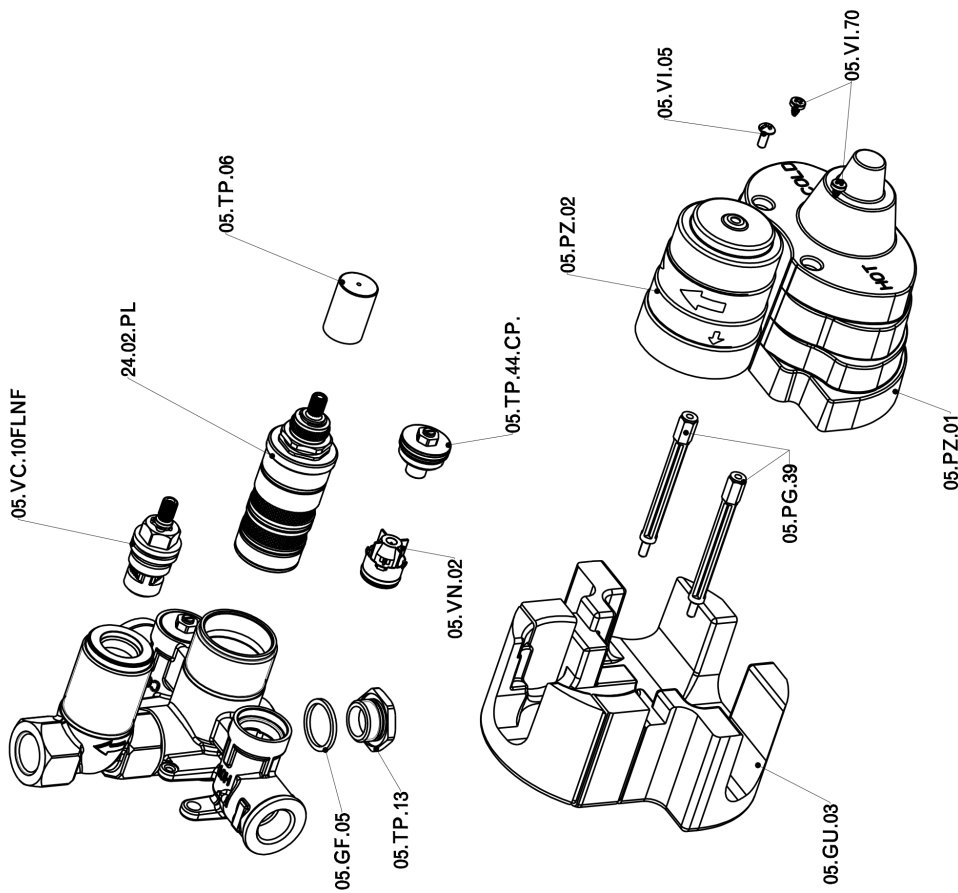

Exposed part for con.thermo.shower valve 1-outlet SMOOTH X32_X3007300

X3007300

<https://en.cisal.it/exposed-part-for-con-thermo-shower-valve-1-outlet-smooth-x32x3007300>

Concealed thermostatic shower valve, 1-outlet CONCEALED_ZA007301

ZA007301

<https://en.cisal.it/concealed-thermostatic-shower-valve-1-outlet-concealedza007301>

2024-09-19