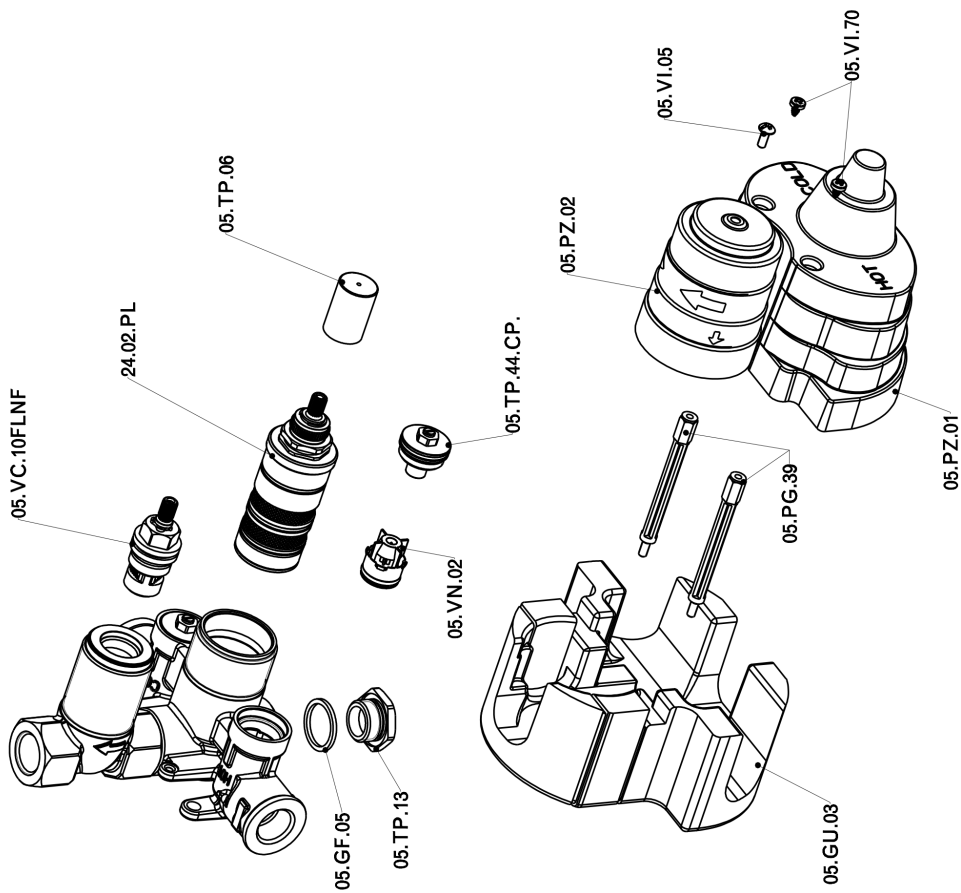

## Exposed part for con.thermo.shower valve 1-outlet SMOOTH X32\_X3007300

X3007300

<https://en.cisal.it/exposed-part-for-con-thermo-shower-valve-1-outlet-smooth-x32x3007300>

## Concealed thermostatic shower valve, 1-outlet CONCEALED\_ZA007301

ZA007301

<https://en.cisal.it/concealed-thermostatic-shower-valve-1-outlet-concealedza007301>

2024-09-19