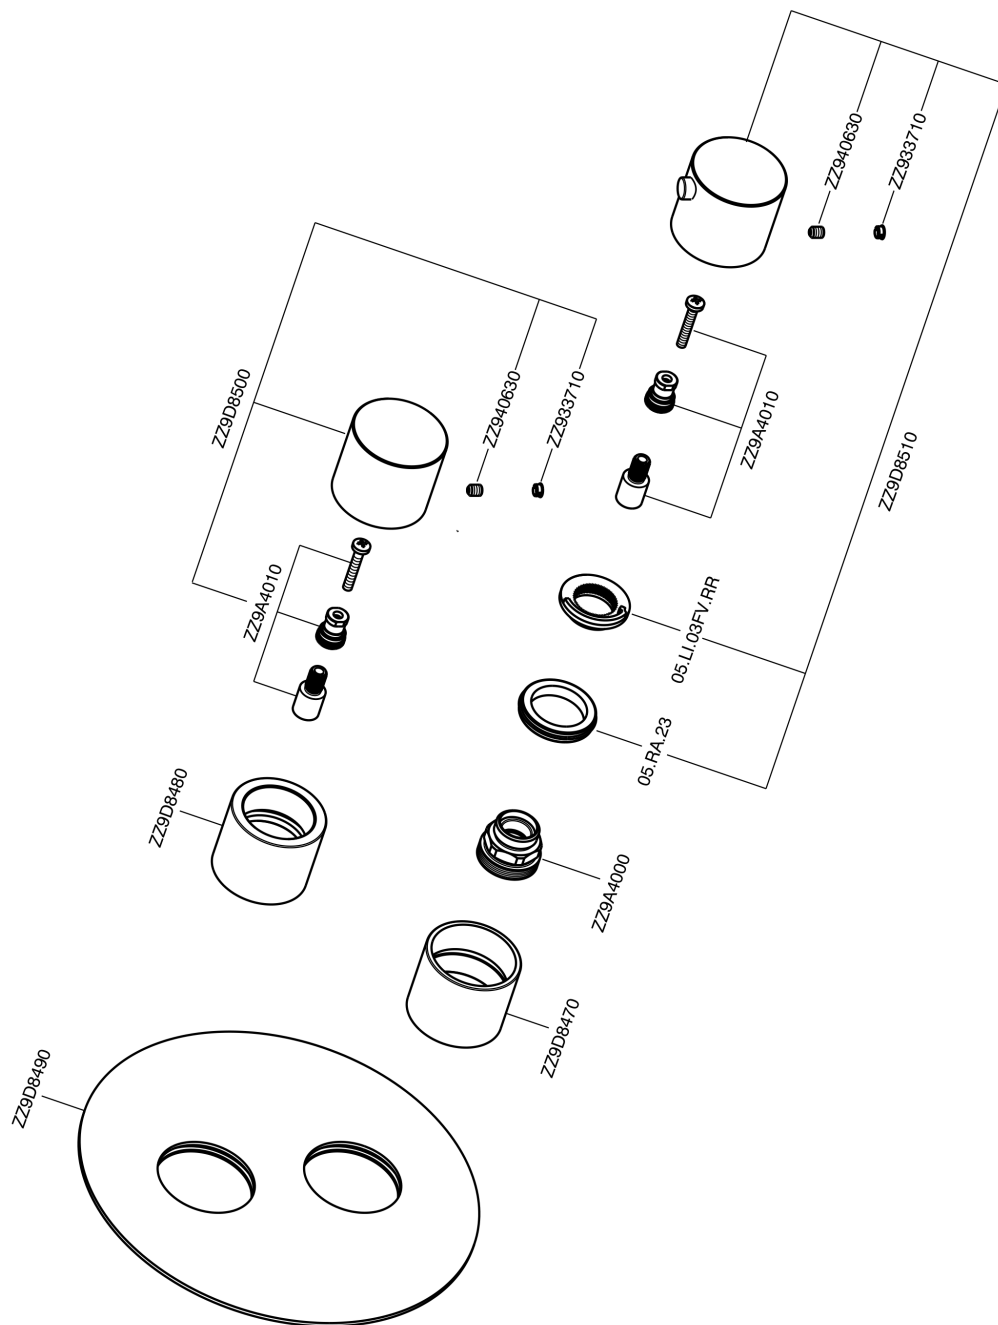

## Exposed part for con.thermo.shower valve 1-outlet SMOOTH X32\_X3007300

X3007300

<https://en.cisal.it/exposed-part-for-con-thermo-shower-valve-1-outlet-smooth-x32x3007300>

## Concealed thermostatic shower valve, 1-outlet CONCEALED\_ZA007301

ZA007301

<https://en.cisal.it/concealed-thermostatic-shower-valve-1-outlet-concealedza007301>

2024-09-19