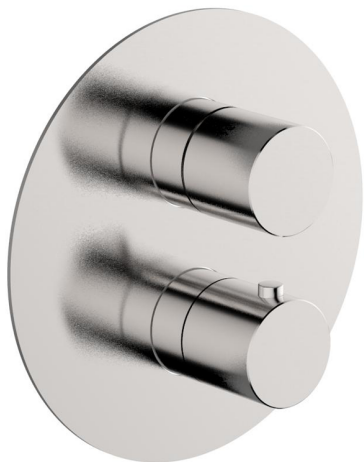

Exposed part for con.thermo.shower valve 1-outlet SMOOTH X32_X3007300

MODEL **X3007300**

Exposed part for con.thermo.shower valve 1-outlet, stop valve, without concealed part, for items ZA007301, with smooth handles - Inox AISI 316L

AVAILABLE FINISHINGS

-  **5H** 5H Dark Brass Brushed
-  **5L** 5L Brushed Black Titanium
-  **5N** 5N Brushed Rose Gold
-  **D1** D1 Brushed Inox

CHARACTERISTICS

Installation **Concealed**
 Required concealed parts **ZA007301**

Thermostatic

The Cisal thermostatic is your personal water manager, helping you to handle, control and save water and energy.

Exposed part for con.thermo.shower valve 1-outlet SMOOTH X32_X3007300

X3007300

<https://en.cisal.it/exposed-part-for-con-thermo-shower-valve-1-outlet-smooth-x32x3007300>

Concealed thermostatic shower valve, 1-outlet CONCEALED_ZA007301

MODEL **ZA007301**

Concealed thermostatic shower valve,
1-outlet, Stopvalve with 1/2" outlet, without trim kit