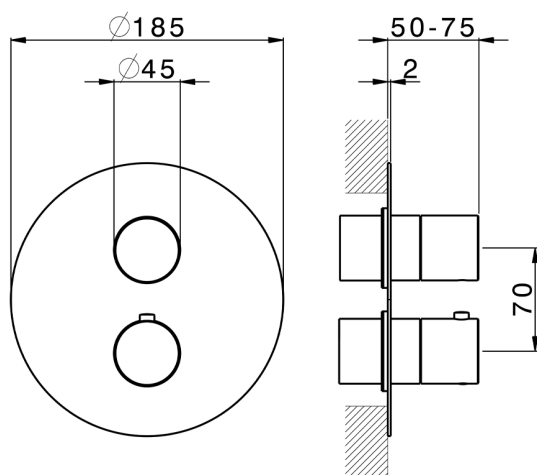

Exposed part for con.thermo.shower valve 1-outlet SMOOTH X32_X3007300

MODEL **X3007300**

Exposed part for con.thermo.shower valve 1-outlet, stop valve, without concealed part, for items ZA007301, with smooth handles - Inox AISI 316L

AVAILABLE FINISHINGS

-  **5H** 5H Dark Brass Brushed
-  **5L** 5L Brushed Black Titanium
-  **5N** 5N Brushed Rose Gold
-  **D1** D1 Brushed Inox

CHARACTERISTICS

Installation **Concealed**
 Required concealed parts **ZA007301**

<https://en.cisal.it/exposed-part-for-con-thermo-shower-valve-1-outlet-smooth-x32x3007300>

Concealed thermostatic shower valve, 1-outlet CONCEALED_ZA007301

MODEL **ZA007301**

Concealed thermostatic shower valve,
1-outlet, Stopvalve with 1/2" outlet, without trim kit

AVAILABLE FINISHINGS

CHARACTERISTICS

Concealed **1**
Cartridge Spare Parts **24.04A.PP**
8x20 Plus P Thermostatic Valve

Piastra/Plate/Plaque/Platte/Placa
2-3mm: XX 25-40 YY 76-91
10mm: XX 16-31 YY 65-80

Thermostatic