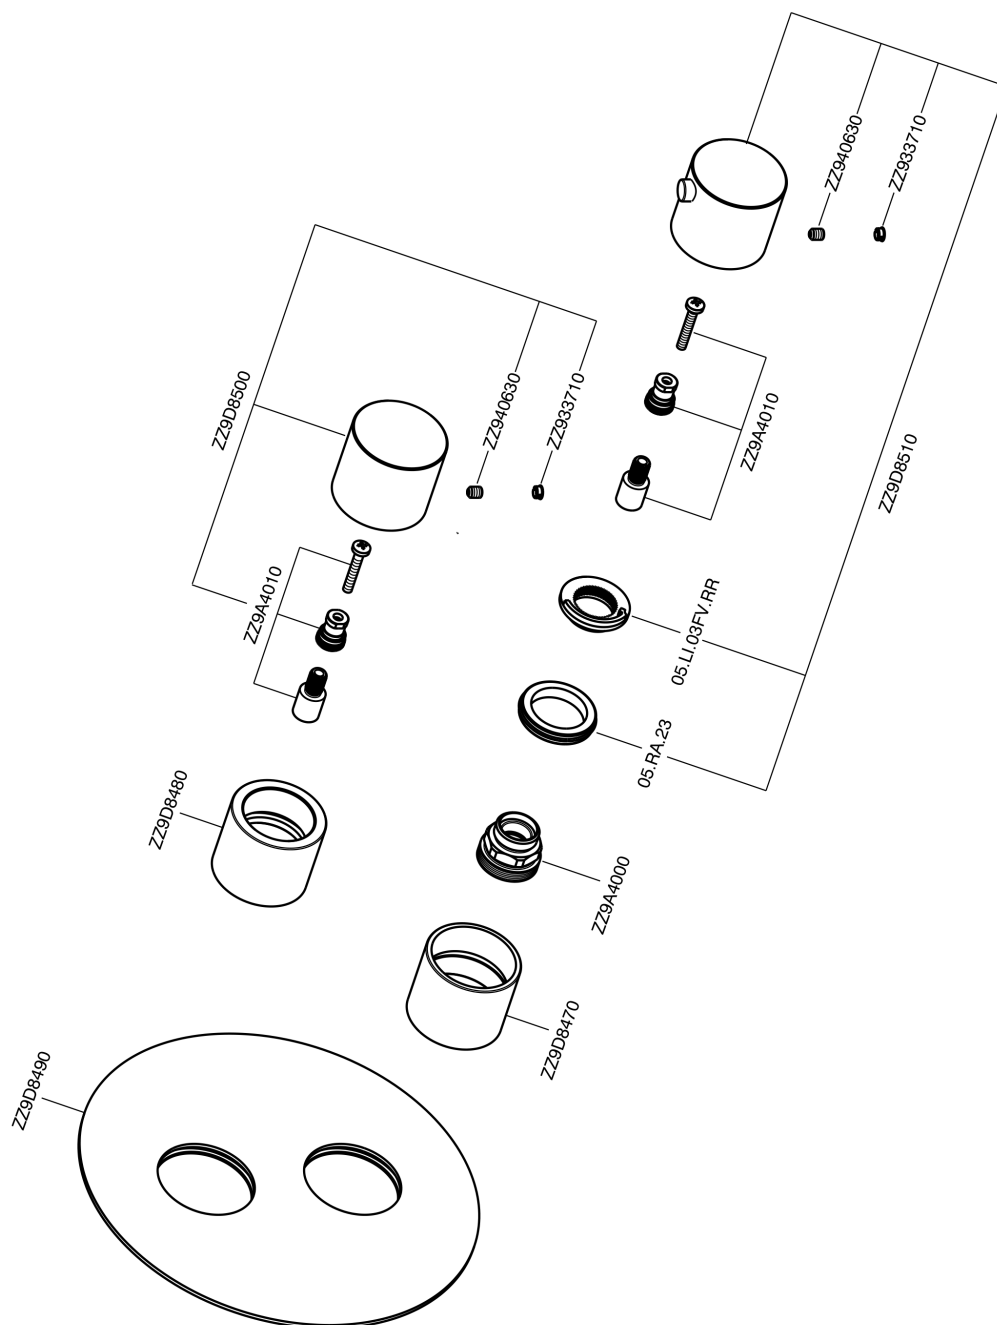

Exposed part for con.thermo.shower valve 1-outlet SMOOTH X32_X3007300

MODEL **X3007300**

Exposed part for con.thermo.shower valve 1-outlet, stop valve, without concealed part, for items ZA007301, with smooth handles - Inox AISI 316L

Thermostatic

The Cisal thermostatic is your personal water manager, helping you to handle, control and save water and energy.

Exposed part for con.thermo.shower valve 1-outlet SMOOTH X32_X3007300

X3007300

<https://en.cisal.it/exposed-part-for-con-thermo-shower-valve-1-outlet-smooth-x32x3007300>

Concealed thermostatic shower valve, 1-outlet CONCEALED_ZA007301

MODEL **ZA007301**

Concealed thermostatic shower valve,
1-outlet, Stopvalve with 1/2" outlet, without trim kit

AVAILABLE FINISHINGS

CHARACTERISTICS

Concealed **1**
Cartridge Spare Parts **24.04A.PP**
8x20 Plus P Thermostatic Valve

Piastra/Plate/Plaque/Platte/Placa
2-3mm: XX 25-40 YY 76-91
10mm: XX 16-31 YY 65-80

Thermostatic