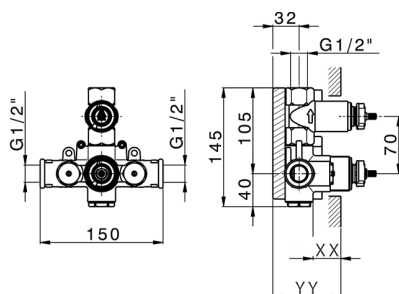

<https://en.cisal.it/exposed-part-for-con-thermo-shower-valve-1-outlet-smooth-x32x3007300>

Concealed thermostatic shower valve, 1-outlet CONCEALED_ZA007301

MODEL **ZA007301**

Concealed thermostatic shower valve,
1-outlet, Stopvalve with 1/2" outlet, without trim kit

AVAILABLE FINISHINGS

CHARACTERISTICS

Concealed **1**
Cartridge Spare Parts **24.04A.PP**
8x20 Plus P Thermostatic Valve

Piastra/Plate/Plaque/Platte/Placa
2-3mm: XX 25-40 YY 76-91
10mm: XX 16-31 YY 65-80

Thermostatic