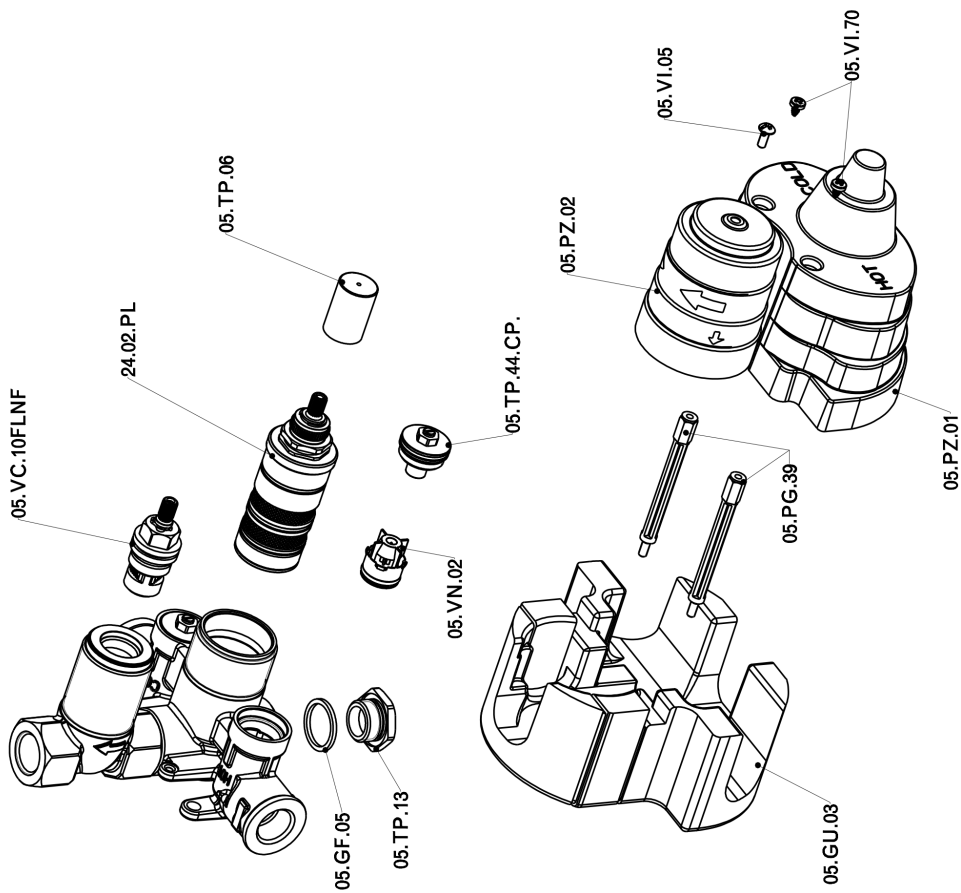

Exposed part for con.thermo.shower valve 1-outlet SMOOTH X32_X3007300

X3007300

<https://en.cisal.it/exposed-part-for-con-thermo-shower-valve-1-outlet-smooth-x32x3007300>

Concealed thermostatic shower valve, 1-outlet CONCEALED_ZA007301

ZA007301

<https://en.cisal.it/concealed-thermostatic-shower-valve-1-outlet-concealedza007301>

2024-09-16