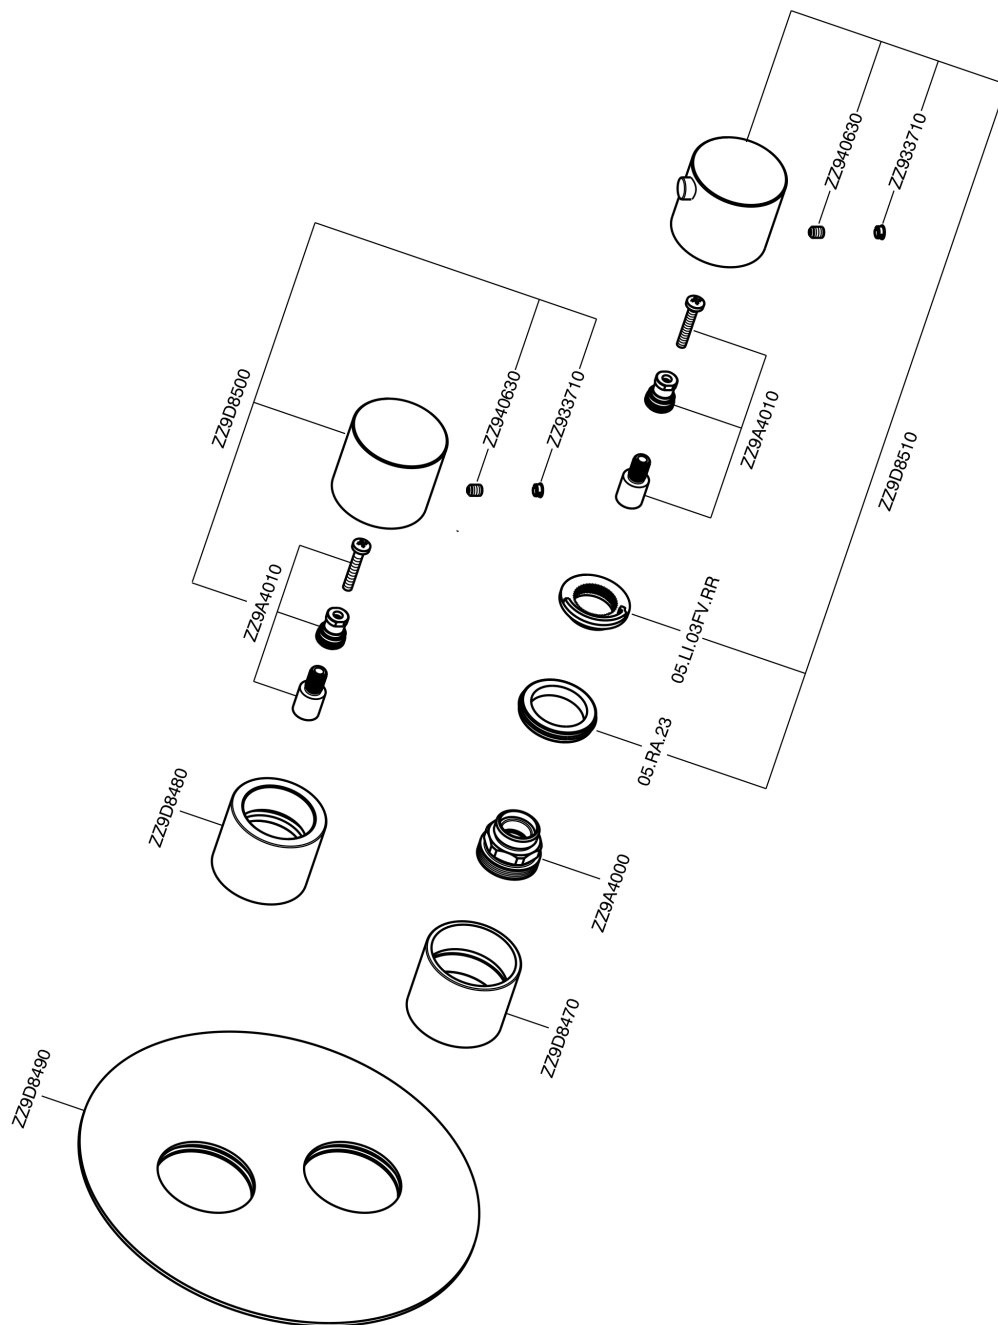

Exposed part for con.thermo.shower valve 1-outlet SMOOTH X32_X3007300

X3007300

<https://en.cisal.it/exposed-part-for-con-thermo-shower-valve-1-outlet-smooth-x32x3007300>

Concealed thermostatic shower valve, 1-outlet CONCEALED_ZA007301

ZA007301

<https://en.cisal.it/concealed-thermostatic-shower-valve-1-outlet-concealedza007301>

2024-09-16