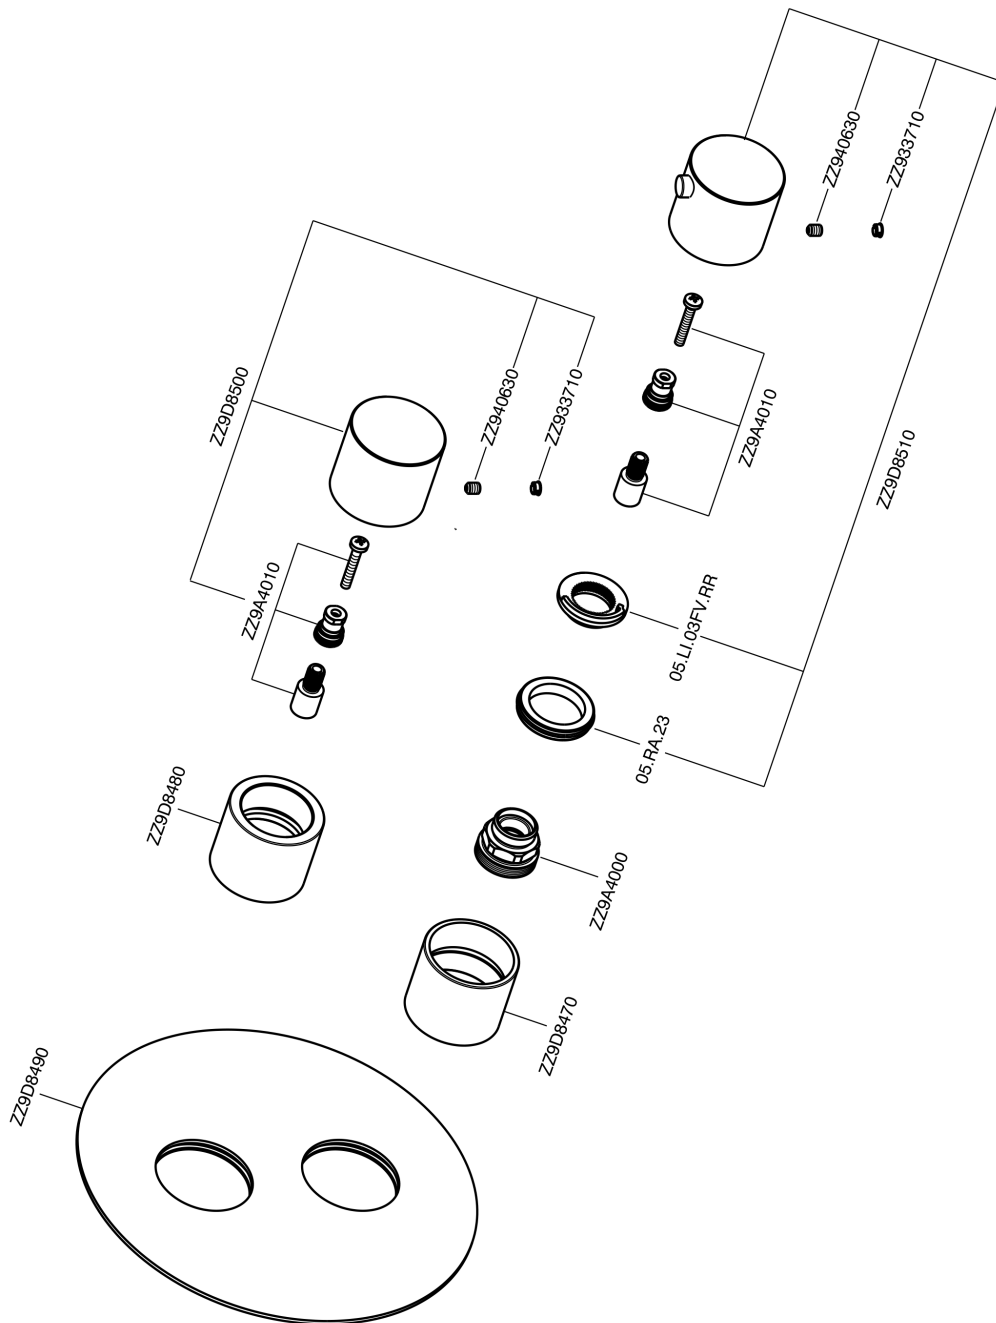

Exposed part for con.thermo.shower valve 1-outlet SMOOTH X32_X3007300

X3007300

<https://en.cisal.it/exposed-part-for-con-thermo-shower-valve-1-outlet-smooth-x32x3007300>

Concealed thermostatic shower valve, 1-outlet CONCEALED_ZA007301

ZA007301

<https://en.cisal.it/concealed-thermostatic-shower-valve-1-outlet-concealedza007301>

2024-09-19