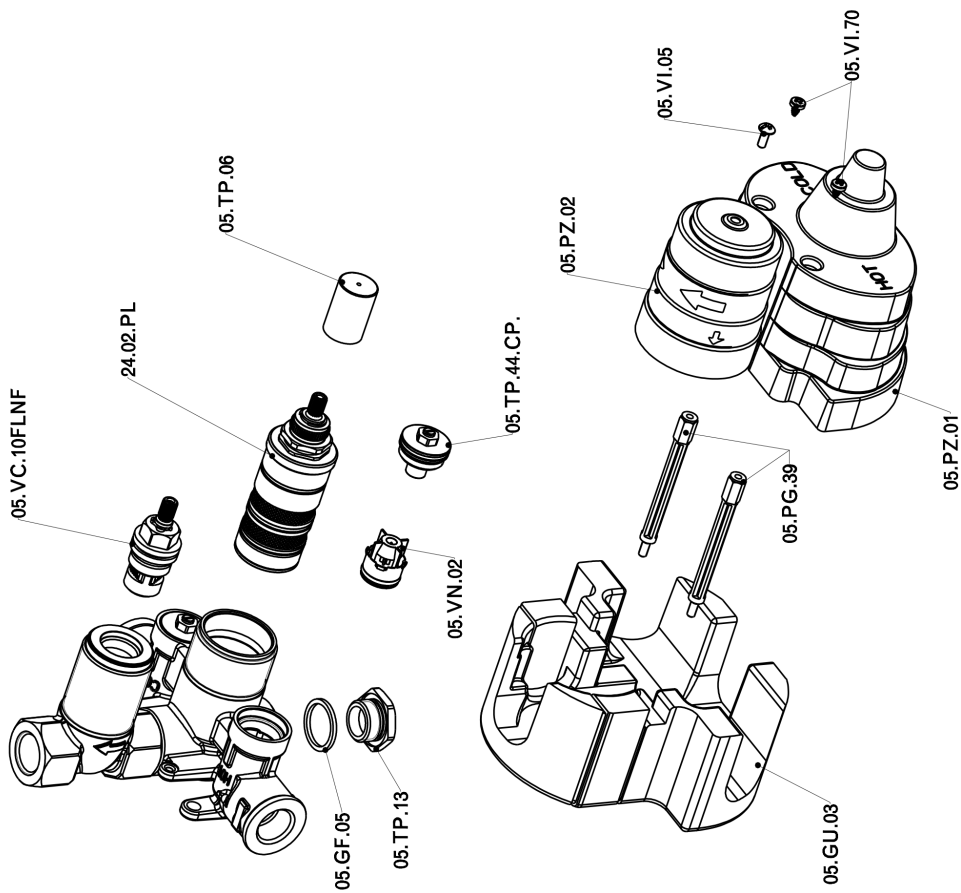

Exposed part for con.thermo.shower valve 1-outlet SMOOTH X32_X3007300

X3007300

<https://en.cisal.it/exposed-part-for-con-thermo-shower-valve-1-outlet-smooth-x32x3007300>

Concealed thermostatic shower valve, 1-outlet CONCEALED_ZA007301

ZA007301

<https://en.cisal.it/concealed-thermostatic-shower-valve-1-outlet-concealedza007301>

2024-09-19