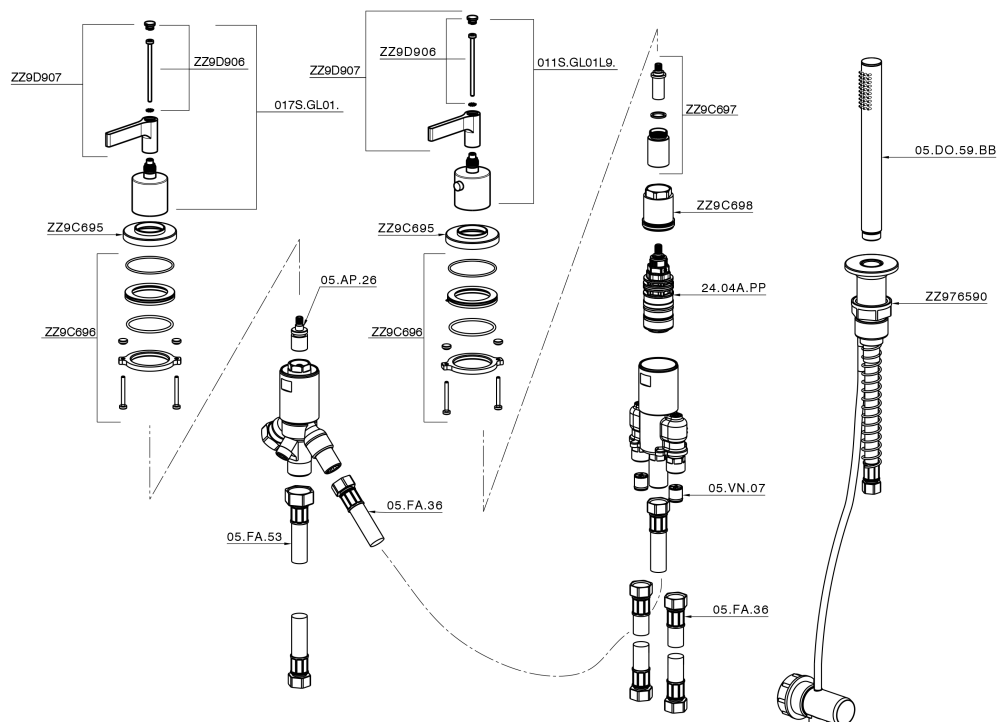

Thermostatic deck-mounted 3-hole mixer GRACE_GLT79010

GLT79010

<https://en.cisal.it/thermostatic-deck-mounted-3-hole-mixer-grace-glt79010>

2025-12-05