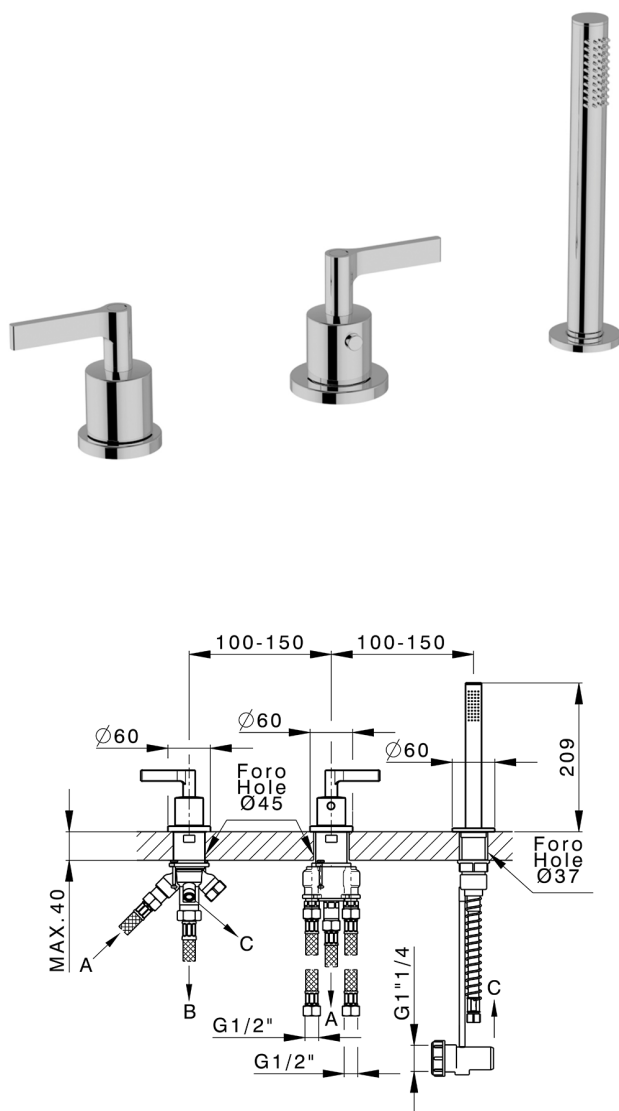

## Thermostatic deck-mounted 3-hole mixer GRACE\_GLT79010

MODEL **GLT79010**

Thermostatic deck-mounted 3-hole mixer, 2 outlet devistop cartridge, 22,5 mm Brass One Spray handshower, 150 cm pull-out flexible hose

### AVAILABLE FINISHINGS

-  **21** 21 Chrome
-  **2F** 2F Brushed Nickel
-  **2W** 2W Brushed Gold
-  **5H** 5H Dark Brass Brushed
-  **5L** 5L Brushed Black Titanium
-  **6T** 6T Chrome/Matt Black

### CHARACTERISTICS

Cartridge Spare Parts **24.04A.PP**

**8x20 Plus P Thermostatic Valve**