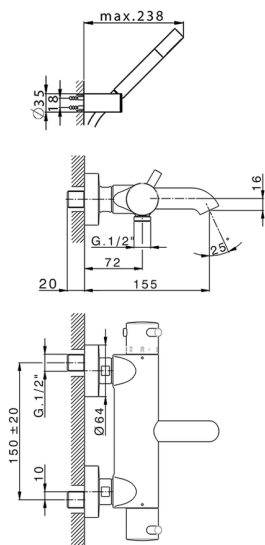

## Thermostatic bath mixer, with shower set NUOVA LESS\_LND23016

MODEL **LND23016**

Thermostatic bath mixer, with shower set, wall mounted swivel handshower bracket, Brass minimalistic one spray handshower, 150 cm smooth SUPREME Flexible Hose

### CHARACTERISTICS

Cartridge Spare Parts **24.04A.PP**  
**8x20 Plus P Thermostatic Valve**