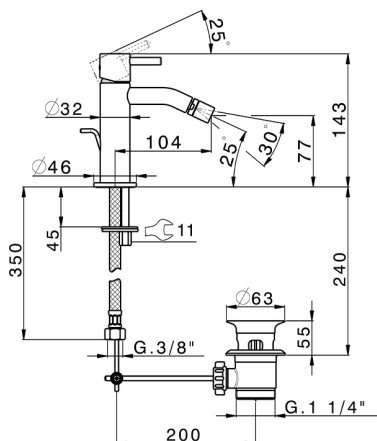

## Single lever bidet mixer LESS MINIMAL\_MI000554

MODEL **MI000554**

Single lever bidet mixer, with 1"1/4 automatic pop up waste, G.3/8" stainless steel flexible hoses

### CHARACTERISTICS

Cartridge Spare Parts **ZZ96550000**

**25 mm Cartridge**

2024-12-22