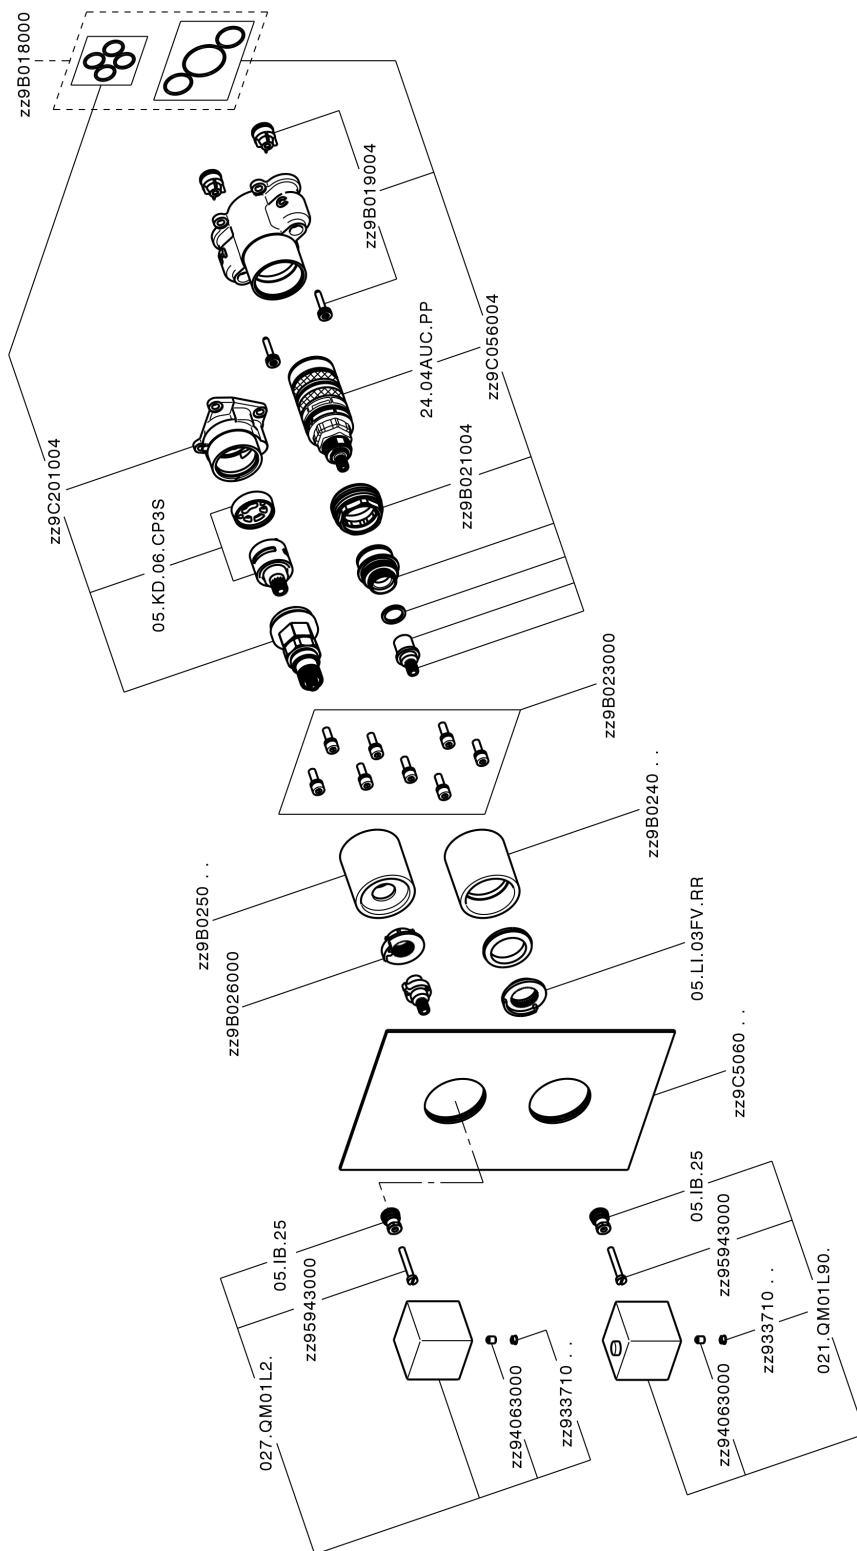

Exposed part for Thermostatic One Box Valve ROADSTER ACCENT_RA0BT030

RA0BT030

<https://en.cisal.it/exposed-part-for-thermostatic-one-box-valve-roadster-accent-ra0bt030>

One Box Universal Concealed Part ONE BOX_ZA00B031

ZA00B031

<https://en.cisal.it/one-box-universal-concealed-part-one-box-za00b031>

One Box Universal Concealed Part ONE BOX_ZA00B030

ZA00B030

<https://en.cisal.it/one-box-universal-concealed-part-one-box-za00b030>