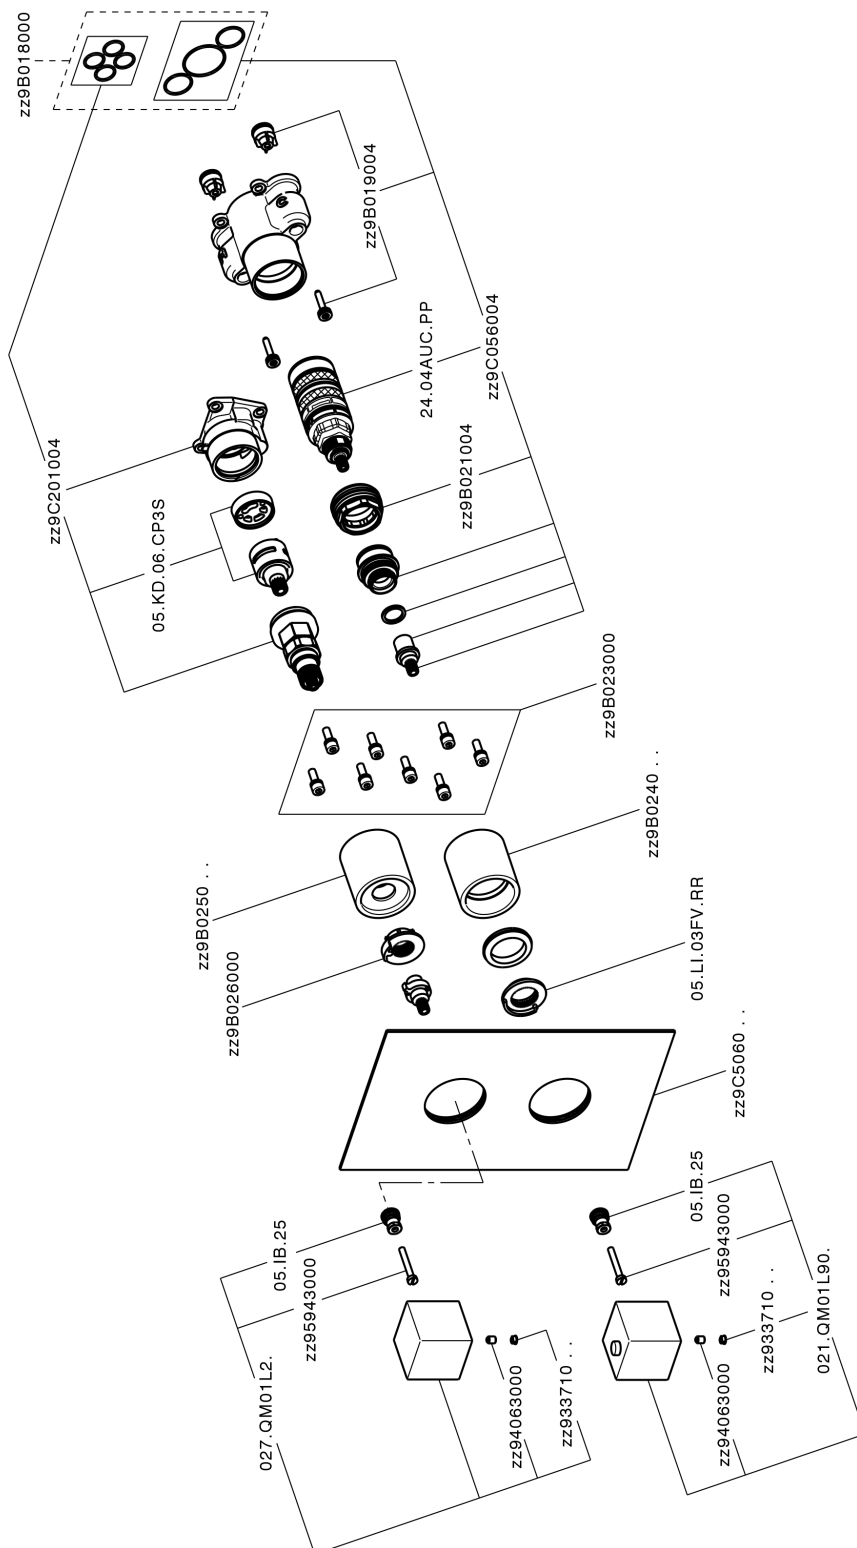

Exposed part for Thermostatic One Box Valve ROADSTER ACCENT_RA0BT030

RA0BT030

<https://en.cisal.it/exposed-part-for-thermostatic-one-box-valve-roadster-accent-ra0bt030>

One Box Universal Concealed Part ONE BOX_ZA00B031

ZA00B031

<https://en.cisal.it/one-box-universal-concealed-part-one-box-za00b031>

One Box Universal Concealed Part ONE BOX_ZA00B030

ZA00B030

<https://en.cisal.it/one-box-universal-concealed-part-one-box-za00b030>

2024-12-22